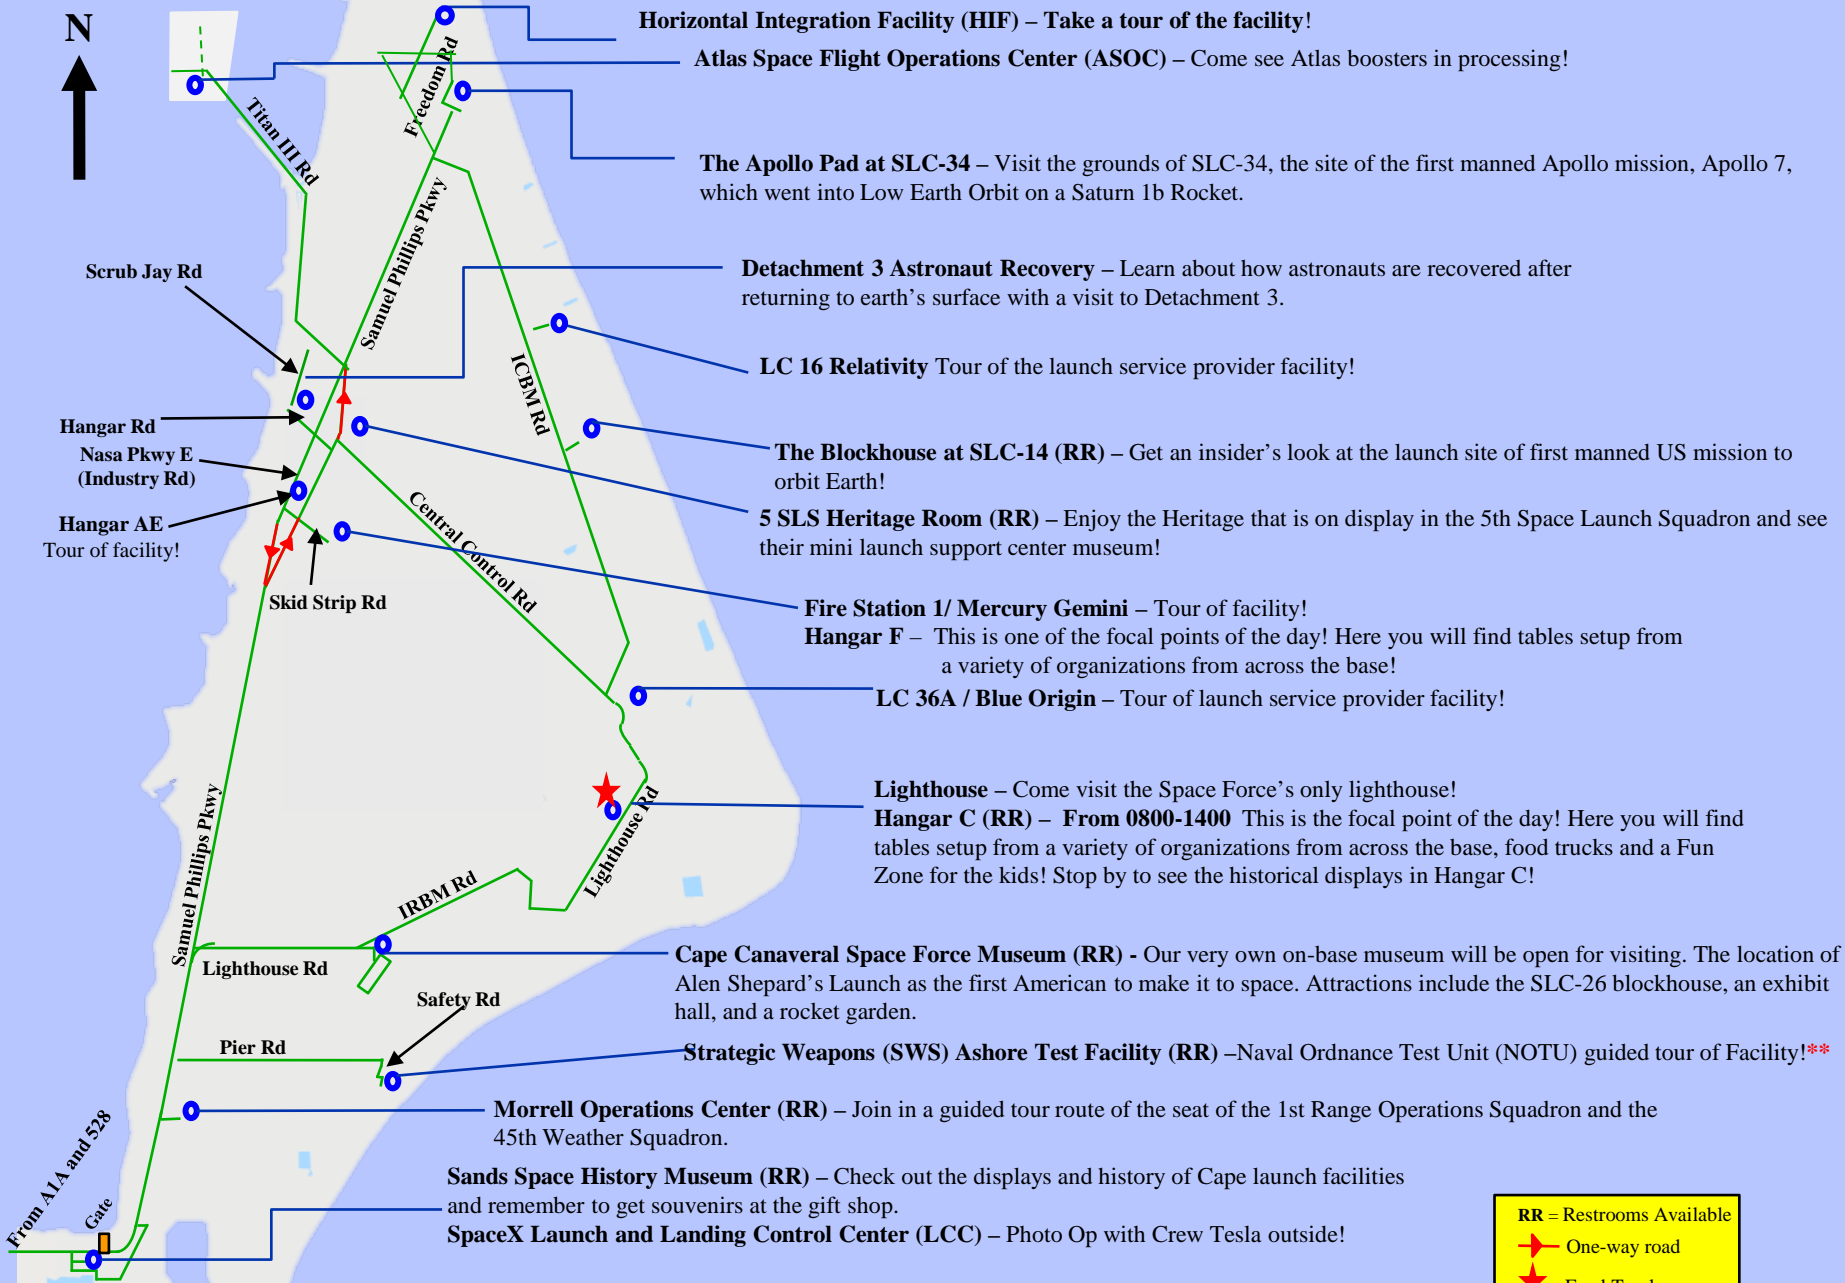

Event Access: 0800 – 1230

Event Hours: 0800 - 1400

*US citizens only, No Foreign Nationals

**No cellphones or smartwatches, no pictures or videos in NOTU

RR = Restrooms Available

→ One-way road

★ Food Trucks