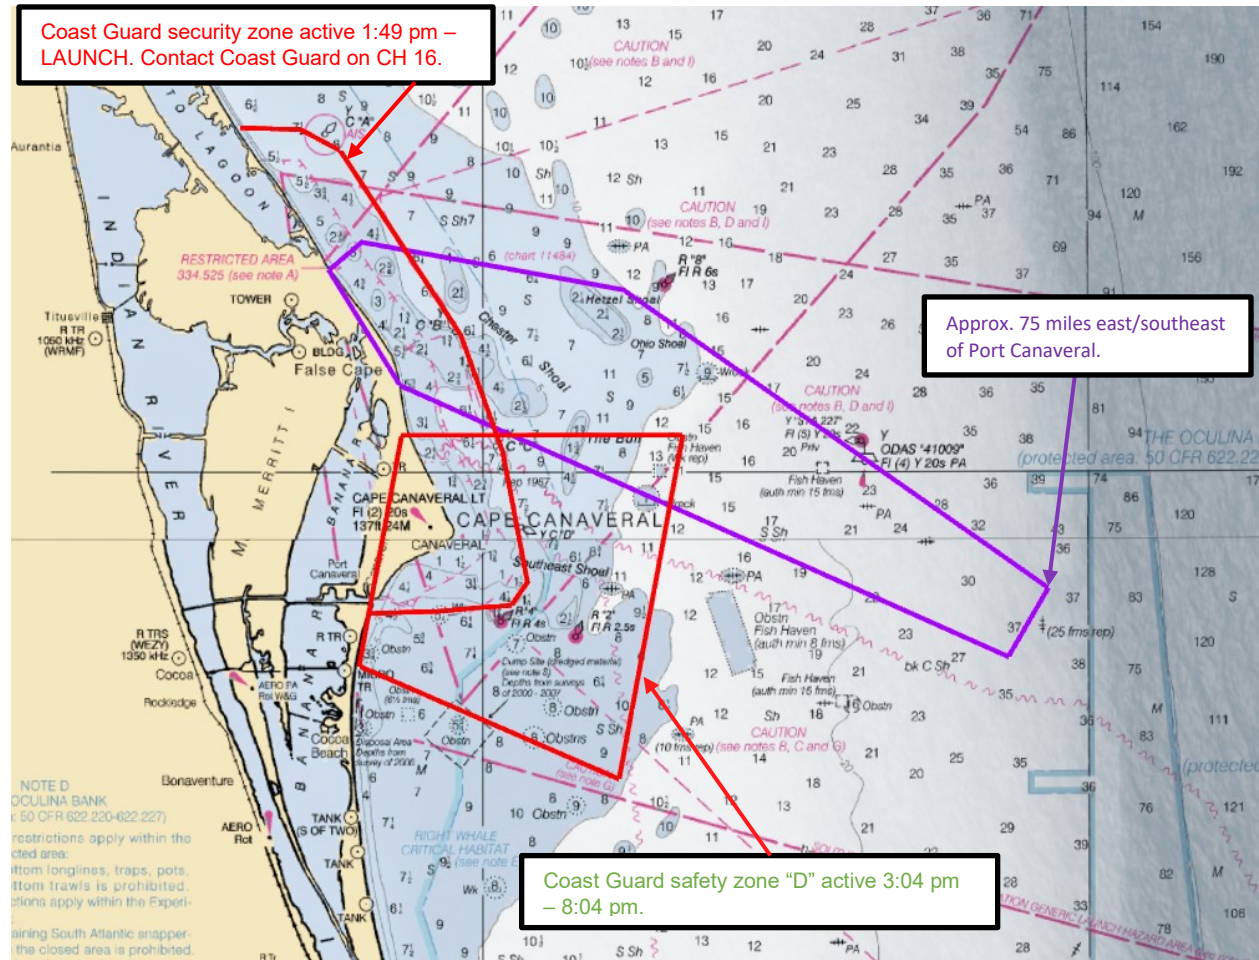

Space Launch Delta 45 Hazard Area

SPACEX STARLINK 4-5

06 Jan 2022

LAUNCH HAZARD AREA COORDINATES

(PURPLE BOX ON MAP)

28° 38' 1.17" N	80° 36' 59.24" W
28° 38' 0.00" N	80° 34' 0.00" W
28° 37' 0.00" N	80° 30' 0.00" W
28° 35' 0.00" N	80° 30' 0.00" W
28° 34' 48.09" N	80° 34' 25.04" W

Please remain clear of the
Launch Hazard Area from:

1:45 PM – 6:15 PM

If launch is delayed the next attempt will be **07 Jan 22.**

Backup Launch Hazard Area Times:

Will be 1:15 PM – 8 PM

Launch Information Recorded Line:

1-800-470-7232

Detailed Launch Area Information can be obtained using Coast Guard channel 16 or FM81A and Notice to Mariners @ <http://www.navcen.uscg.gov/?pageName=InmDistrict®ion=7>