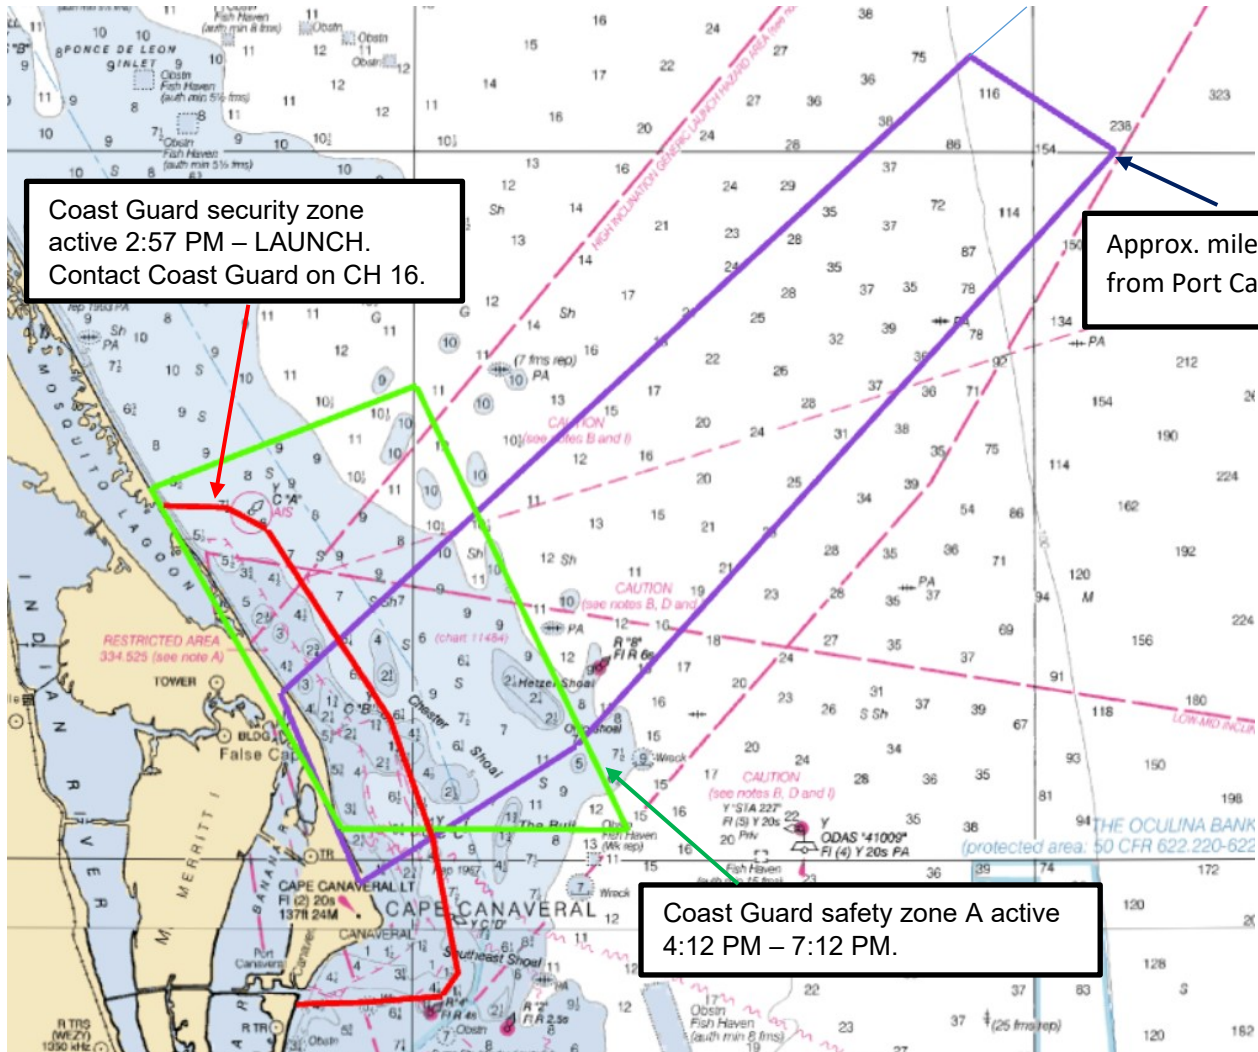

Space Launch Delta 45 Hazard Area

SPACEX STARLINK 4-3

02 Dec 21

LAUNCH HAZARD AREA COORDINATES

(PURPLE BOX ON MAP)

2837 12.93N 8036 16.14W

2912N 7953W

2907N 7949W

2835N 8022W

2829 10.43N 8032 24.37W

Please remain clear of the

Launch Hazard Area from:

2:45 PM – 7:45 PM

If launch is delayed the next attempt will be **03 Dec 21**.

Backup Launch Hazard Area Times:

2:30 PM – 7:30 PM

Launch Information Recorded Line:

1-800-470-7232

Detailed Launch Area Information can be obtained using Coast Guard channel 16 or FM81A and Notice to Mariners @ <http://www.navcen.uscg.gov/?pageName=lnmDistrict®ion=7>