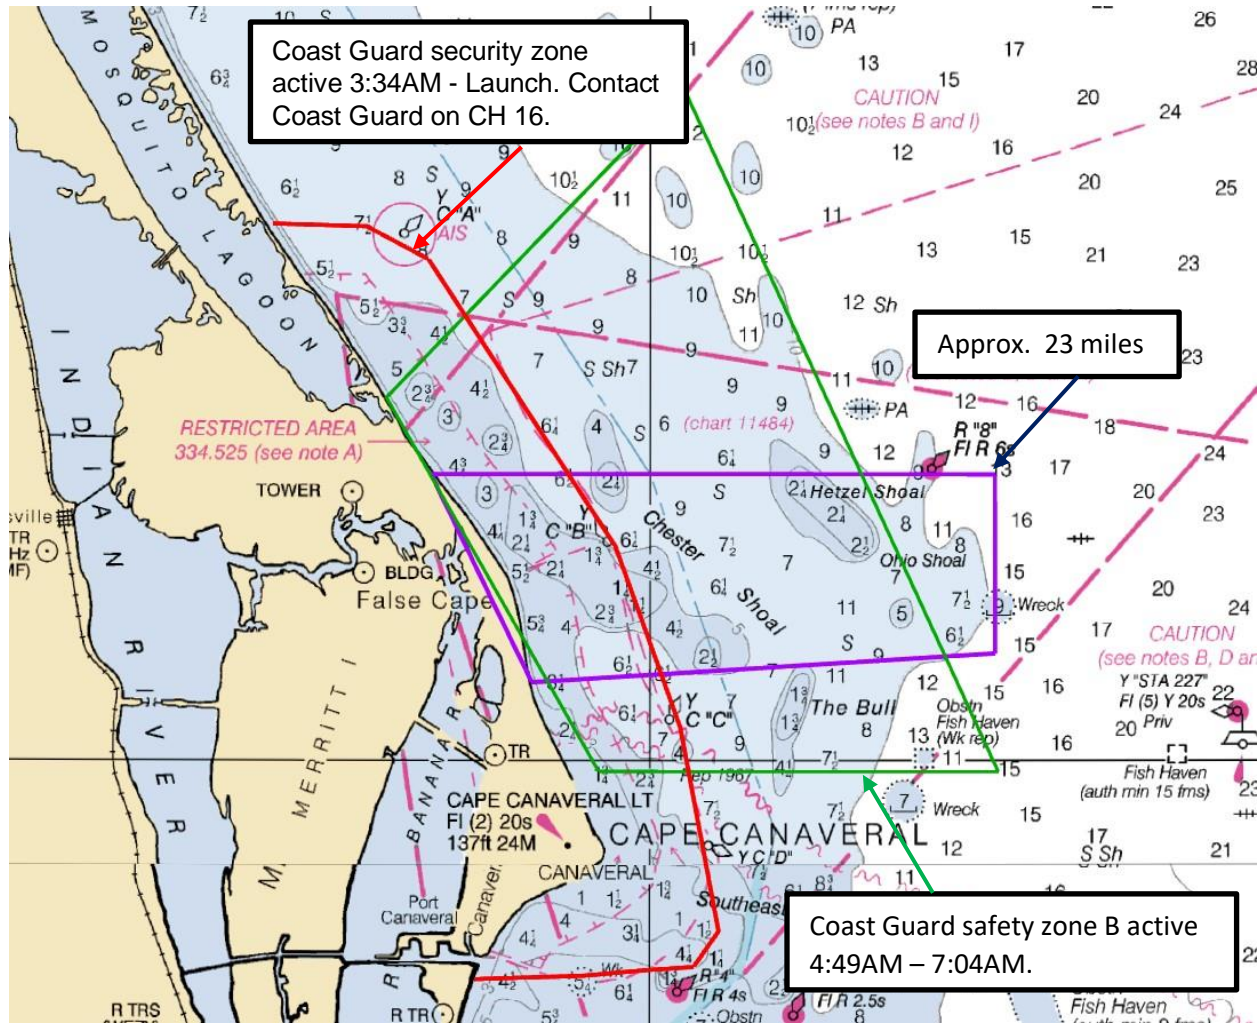

Space Launch Delta 45 Hazard Area

ATLAS V LUCY

16-Oct-21

LAUNCH HAZARD AREA COORDINATES

28° 36' N 80° 35' W

28° 37' N 80° 34' W

28° 35' N 80° 32' W

28° 33' N 80° 34' W

(PURPLE BOX ON MAP)

Please remain clear of the

Launch Hazard Area from:

3:30 AM – 7:15 AM

If launch is delayed the next attempt will be **17 Oct-21.**

Backup Launch Hazard Area: **Will be the same**

Launch Information Recorded Line: