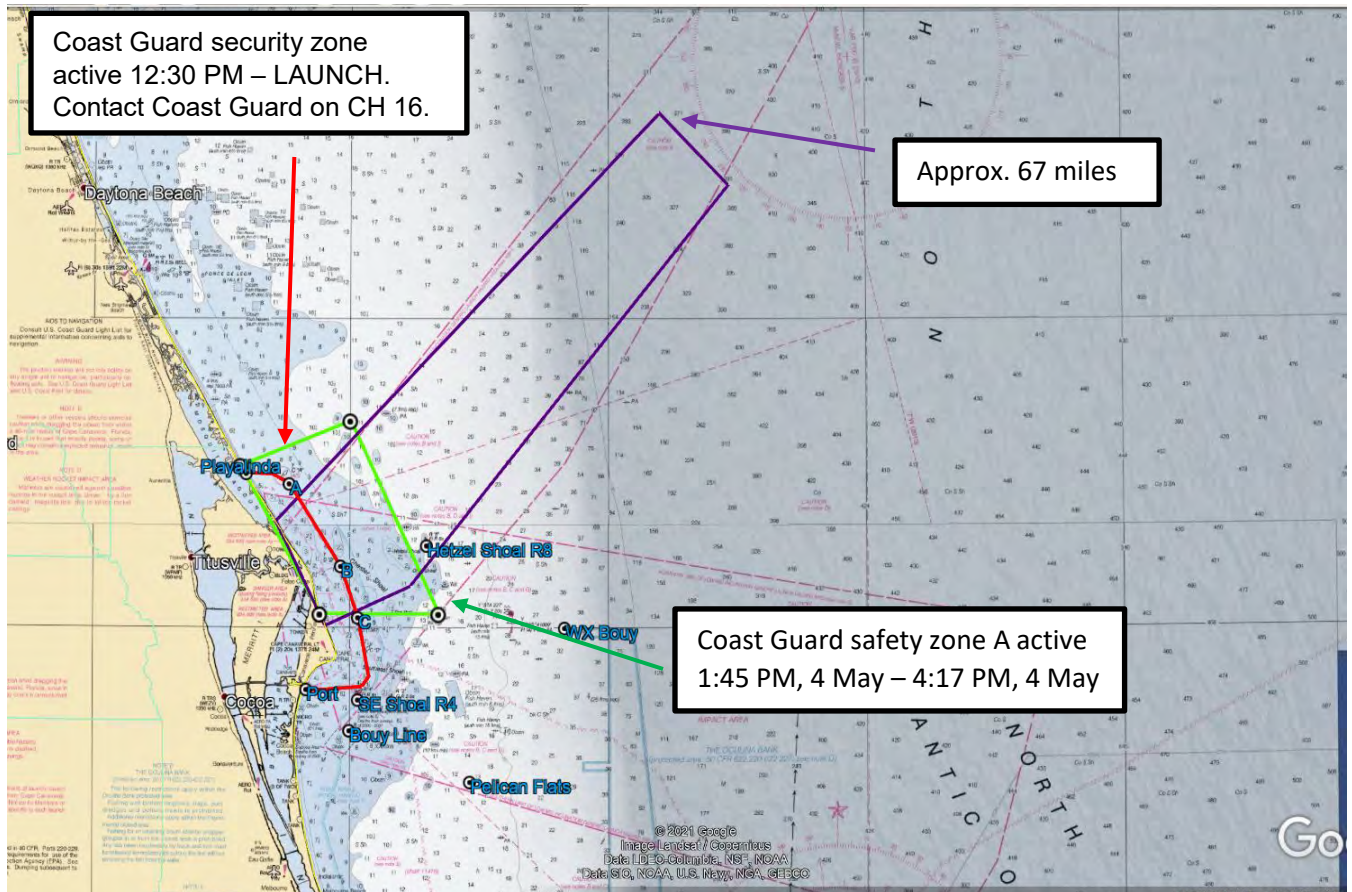

45th Space Wing Launch Hazard Area

SPACEX STARLINK L25

4-May-21

LAUNCH HAZARD AREA COORDINATES

(PURPLE BOX ON MAP)

28 39N	80 42W
29 51N	79 27W
31 27N	77 29W
31 15N	77 17W
30 15N	78 29W
28 25N	80 32W

Please remain clear of the

Launch Hazard Area from:

12:30 PM - 5:00 PM

If launch is delayed the next attempt will be **5-May-21.**

Backup Launch Hazard Area:

12:30 PM - 4:30 PM

Launch Information Recorded Line:

1-800-470-7232

Detailed Launch Area Information can be obtained using Coast Guard channel 16 or FM81A and Notice to Mariners @ <http://www.navcen.uscg.gov/?pageName=lnmDistrict®ion=7>