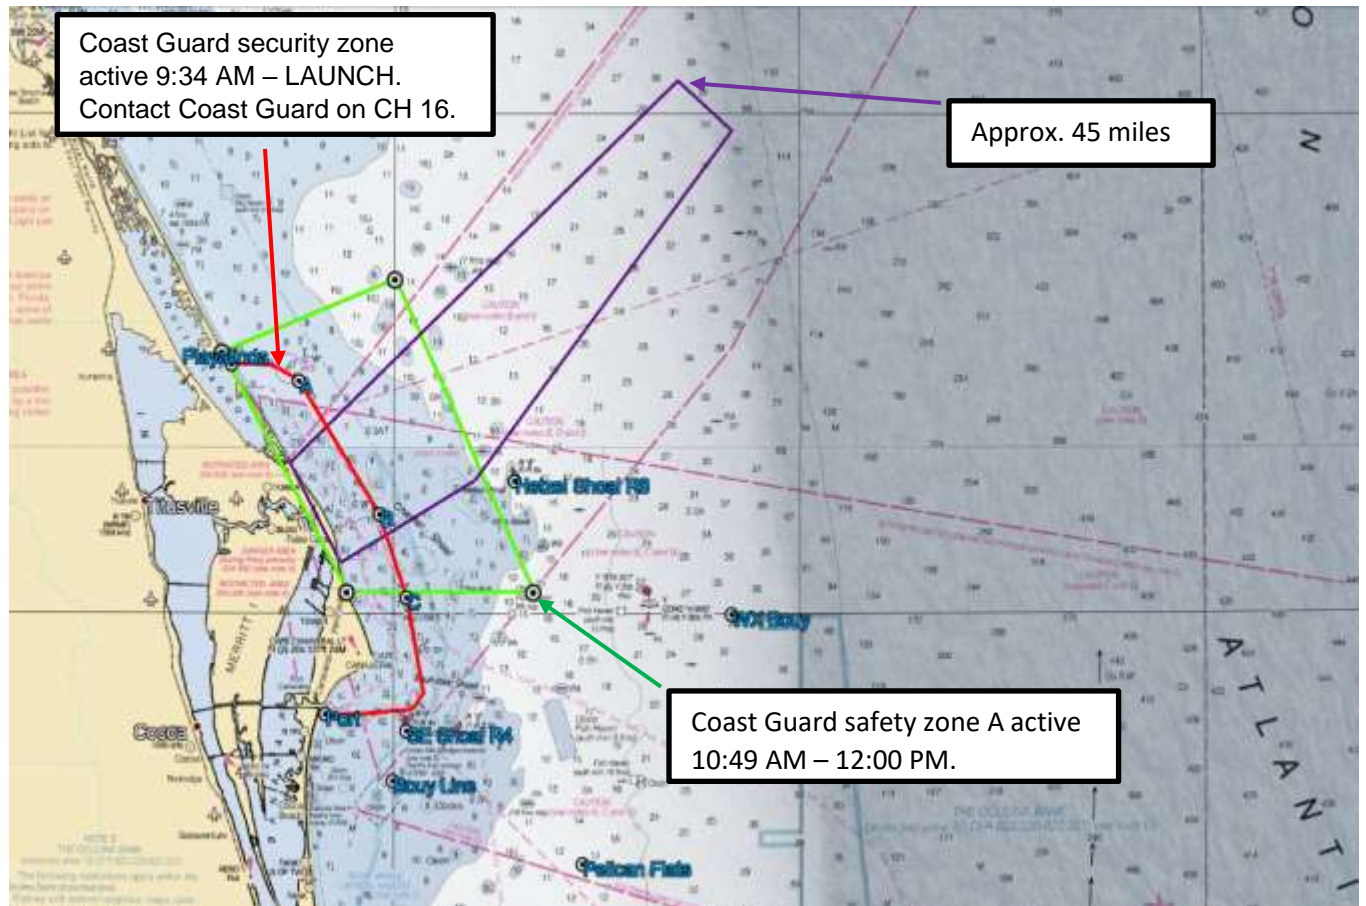

# 45<sup>th</sup> Space Wing Launch Hazard Area

## FALCON 9 CRS-21

**5-Dec-20**

### LAUNCH HAZARD AREA COORDINATES

(PURPLE BOX ON MAP)

28 39 1.79N	80 37 42.35W
29 02 0.00N	80 09 0.00W
28 59 0.00N	80 05 0.00W
28 38 0.00N	80 24 0.00W
28 33 2.57N	80 33 55.52W

Please remain clear of the

Launch Hazard Area from:

**9:30 AM – 12:15 PM**

If launch is delayed the next attempt will be **06-DEC-20**.

Backup Launch Hazard Area: **9:00 AM - 12 PM**

Launch Information Recorded Line:

1-800-470-7232

Detailed Launch Area Information can be obtained using Coast Guard channel 16 or FM81A and Notice to Mariners @ <http://www.navcen.uscg.gov/?pageName=lnmDistrict&region=7>