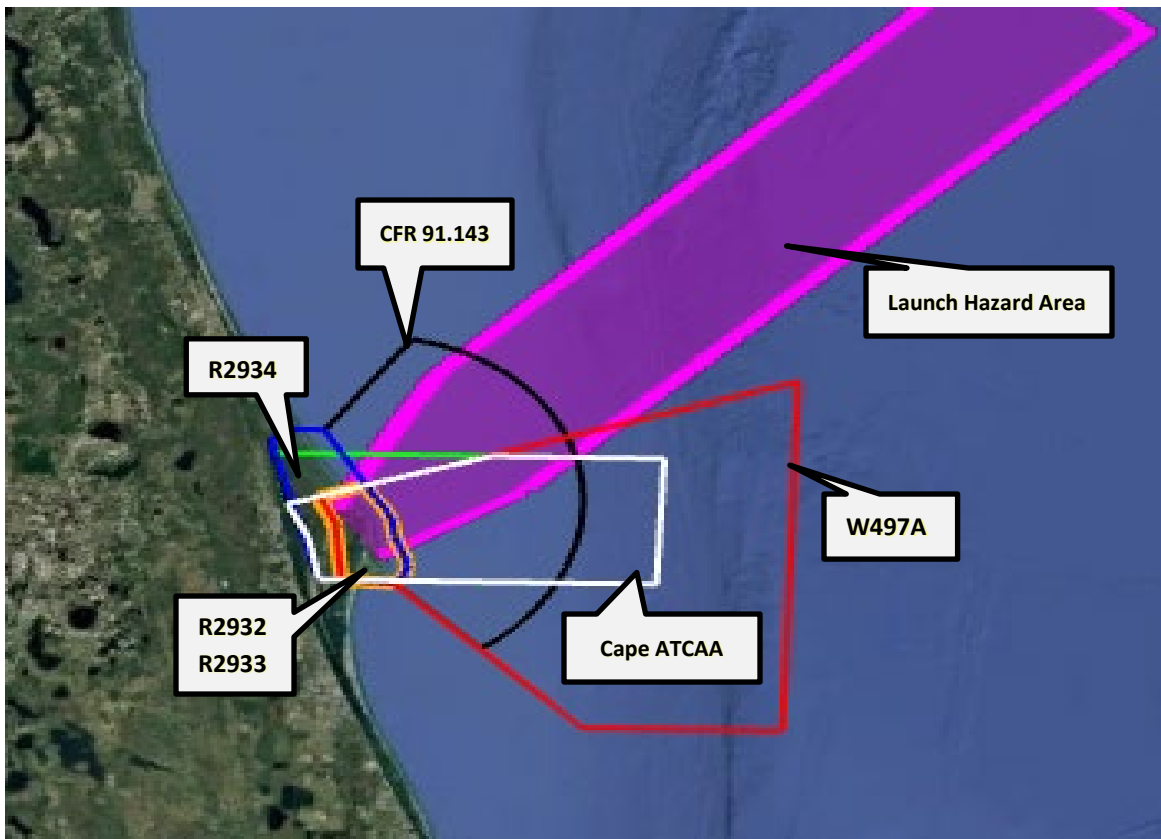

EASTERN RANGE AIRSPACE

Falcon 9 CRS-34

Valid Days & Times:

12-May-26 2306Z - 2356Z
13-May-26 2240Z - 2330Z
14-May-26 2217Z - 2307Z
15-May-26 2155Z - 2245Z
16-May-26 2132Z - 2222Z
17-May-26 2107Z - 2157Z
18-May-26 2044Z - 2134Z

For detailed information on Space Launch Hazardous Airspace location and activation times, check your local **NOTAMs or locate under KZMA.** Airspace activation normally begins 1 hour prior to launch. Contact Orlando Approach on 132.65 or 281.425 for Eastern Range Special Use activated airspace status.

LAUNCH HAZARD AREA	
Latitude (dms)	Longitude (dms)
28° 37' 0.00" N	80° 40' 0.00" W
29° 1' 0.00" N	80° 26' 0.00" W
30° 21' 0.00" N	79° 0' 0.00" W
30° 4' 0.00" N	78° 38' 0.00" W
28° 41' 0.00" N	80° 11' 0.00" W
28° 29' 0.00" N	80° 33' 0.00" W