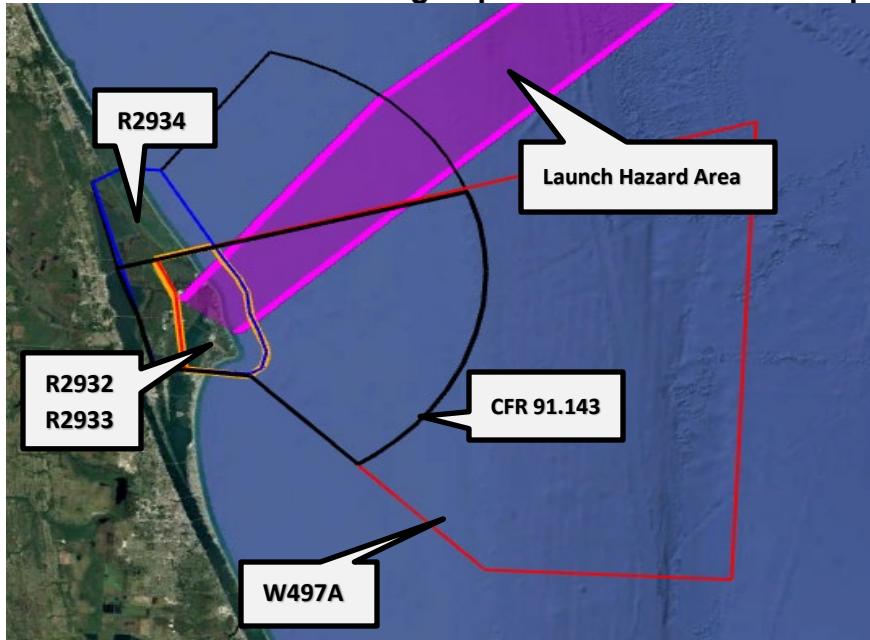

EASTERN RANGE AIRSPACE

FALCON 9 STARLINK 10-42

Valid Days & Times

9-Jul-26 0905Z - 1347Z
10-Jul-26 0842Z - 1324Z
11-Jul-26 0820Z - 1302Z
12-Jul-26 0758Z - 1240Z
13-Jul-26 0736Z - 1218Z
14-Jul-26 0713Z - 1155Z
15-Jul-26 0651Z - 1133Z

For detailed information on Space Launch Hazardous Airspace location and activation times, check your local **NOTAMs or locate under KZMA**. Airspace activation normally begins 1 hour prior to launch. Contact Orlando Approach on 132.65 or 281.425 for Eastern Range Special Use activated airspace status.

LAUNCH HAZARD AREA	
Latitude (dms)	Longitude (dms)
28° 34' 0.00" N	80° 39' 0.00" W
29° 2' 0.00" N	80° 16' 0.00" W
30° 53' 0.00" N	78° 3' 0.00" W
30° 50' 0.00" N	77° 57' 0.00" W
28° 51' 0.00" N	80° 9' 0.00" W
28° 30' 0.00" N	80° 32' 0.00" W