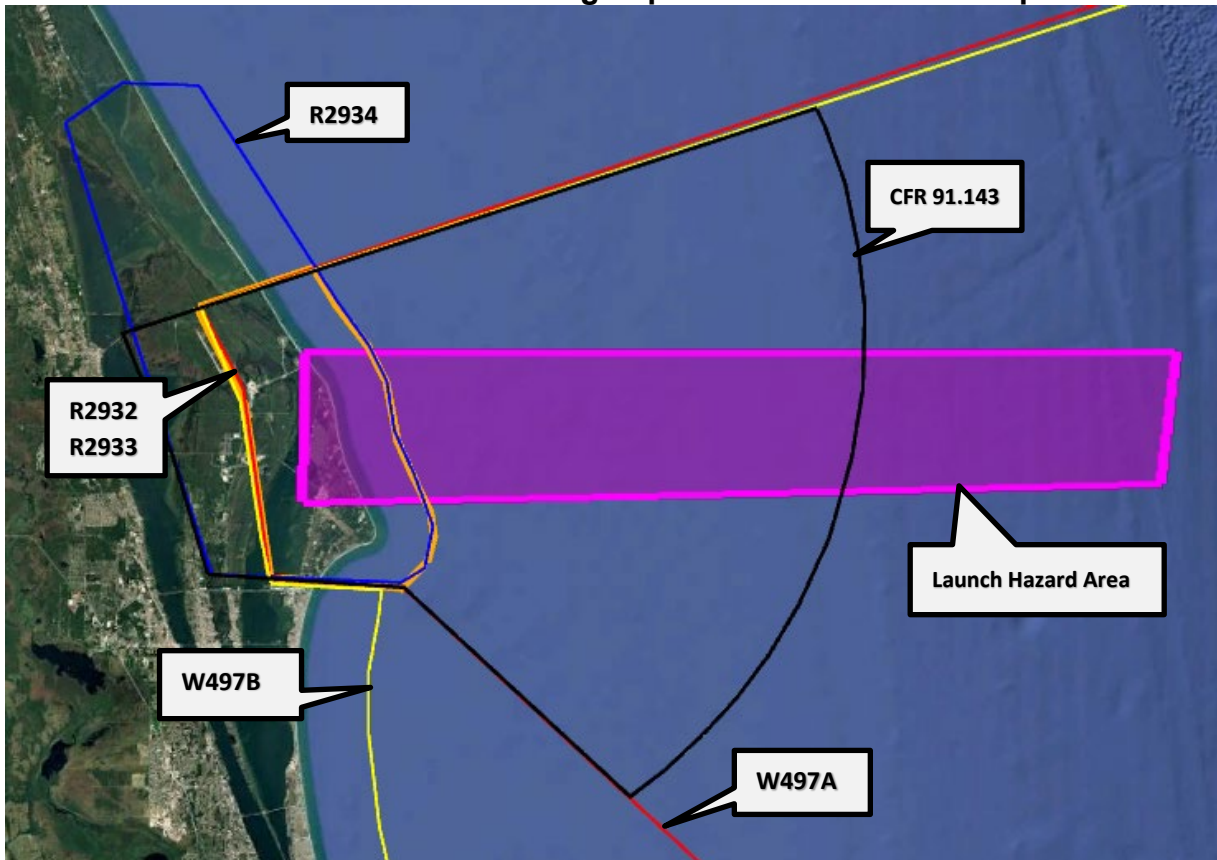

# EASTERN RANGE AIRSPACE

## FALCON 9 SXM-11

### Valid Days & Times

29-Jun-26 0225Z - 0704Z  
30-Jun-26 0225Z - 0704Z  
1-Jul-26 0225Z - 0704Z  
2-Jul-26 0225Z - 0704Z  
3-Jul-26 0225Z - 0704Z  
4-Jul-26 0225Z - 0704Z  
5-Jul-26 0225Z - 0704Z

For detailed information on Space Launch Hazardous Airspace location and activation times, check your local [NOTAMs](#) or [locate under KZMA](#). Airspace activation normally begins 1 hour prior to launch. Contact Orlando Approach on 132.65 or 281.425 for Eastern Range Special Use activated airspace status.

<b>LAUNCH HAZARD AREA</b>	
Latitude (dms)	Longitude (dms)
28° 29' 0.00" N	80° 36' 0.00" W
28° 37' 0.00" N	80° 36' 0.00" W
28° 37' 0.00" N	79° 43' 0.00" W
28° 30' 0.00" N	79° 44' 0.00" W