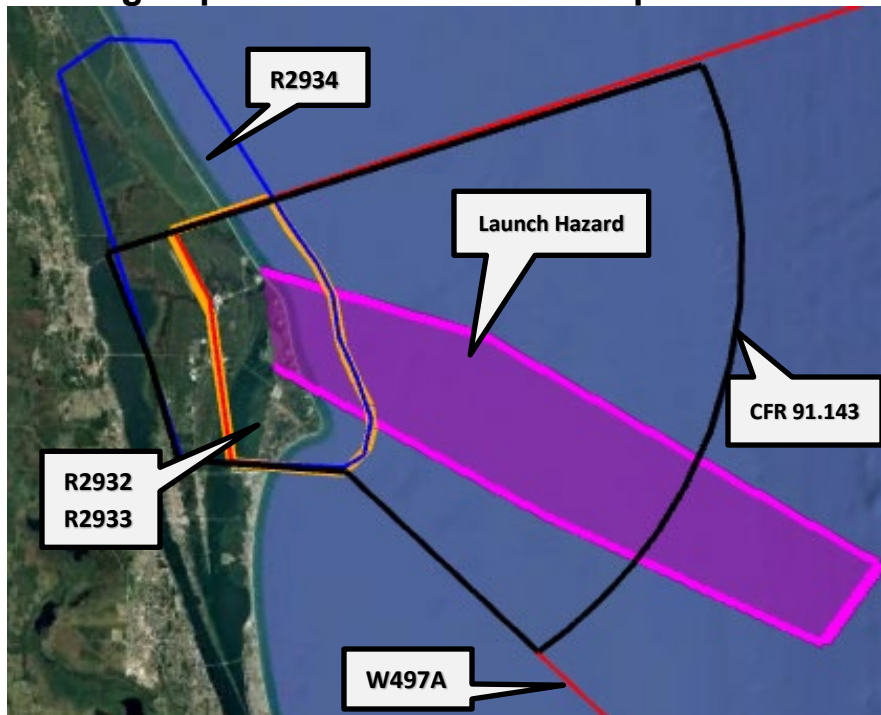

EASTERN RANGE AIRSPACE

FALCON 9 STARFALL DEMO

Valid Days & Times:

23-Jun-26 1043Z - 1226Z
24-Jun-26 1043Z - 1226Z
25-Jun-26 1043Z - 1226Z
26-Jun-26 1043Z - 1226Z
27-Jun-26 1043Z - 1226Z
28-Jun-26 1043Z - 1226Z
29-Jun-26 1043Z - 1226Z

For detailed information on Space Launch Hazardous Airspace location and activation times, check your local [NOTAMs or locate under KZMA](#). Airspace activation normally begins 1 hour prior to launch. Contact Orlando Approach on 132.65 or 281.425 for Eastern Range Special Use activated airspace status.

LAUNCH HAZARD AREA

Latitude (dms)	Longitude (dms)
28° 37' 0.00" N	80° 36' 0.00" W
28° 33' 0.00" N	80° 20' 0.00" W
28° 19' 0.00" N	79° 52' 0.00" W
28° 14' 0.00" N	79° 56' 0.00" W
28° 22' 0.00" N	80° 16' 0.00" W
28° 31' 0.00" N	80° 35' 0.00" W