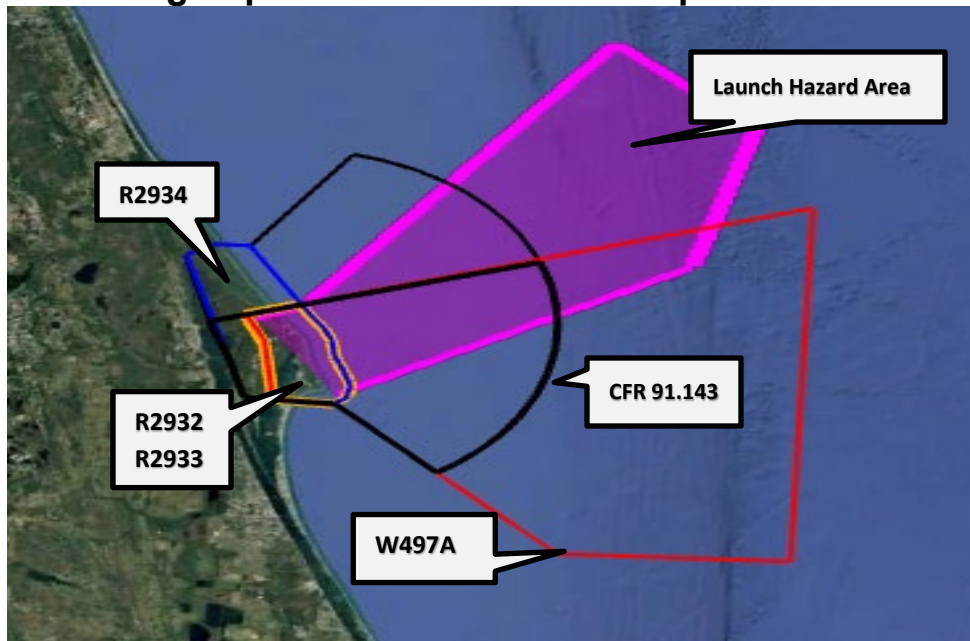

### Valid Days & Times:

17-Jun-26 0630Z - 0909Z

18-Jun-26 0609Z - 0848Z

19-Jun-26 0549Z - 0828Z

20-Jun-26 0528Z - 0808Z

21-Jun-26 0508Z - 0747Z

22-Jun-26 0447Z - 0727Z

23-Jun-26 0427Z - 0706Z

For detailed information on Space Launch Hazardous Airspace location and activation times, check your local [NOTAMs](#) or [locate under KZMA](#). Airspace activation normally begins 1 hour prior to launch. Contact Orlando Approach on 132.65 or 281.425 for Eastern Range Special Use activated airspace status.