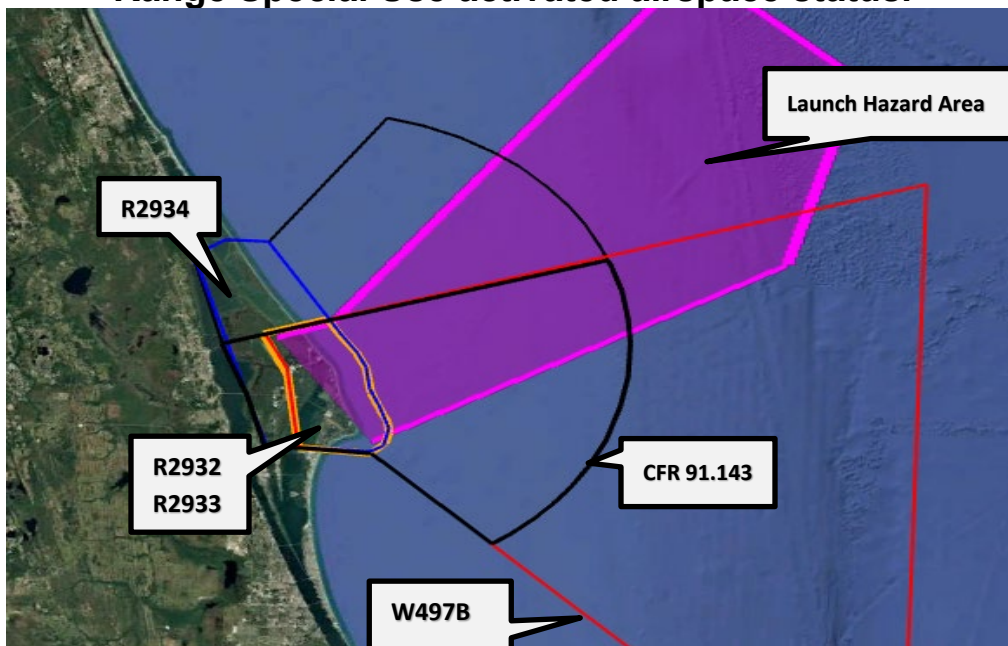

EASTERN RANGE AIRSPACE

Falcon 9 Starlink 10-54

Valid Days & Times:

12-Jun-26 1227Z - 1709Z
13-Jun-26 1204Z - 1646Z
14-Jun-26 1142Z - 1624Z
15-Jun-26 1120Z - 1602Z
16-Jun-26 1057Z - 1539Z
17-Jun-26 1035Z - 1517Z
18-Jun-26 1013Z - 1455Z

For detailed information on Space Launch Hazardous Airspace location and activation times, check your local **NOTAMs or locate under KZMA.** Airspace activation normally begins 1 hour prior to launch. Contact Orlando Approach on 132.65 or 281.425 for Eastern Range Special Use activated airspace status.

| LAUNCH HAZARD AREA | |
|---------------------------|-----------------|
| Latitude (dms) | Longitude (dms) |
| 28° 39' 0.00" N | 80° 41' 0.00" W |
| 28° 41' 0.00" N | 80° 35' 0.00" W |
| 29° 28' 0.00" N | 79° 57' 0.00" W |
| 29° 14' 0.00" N | 79° 38' 0.00" W |
| 28° 50' 0.00" N | 79° 45' 0.00" W |
| 28° 26' 0.00" N | 80° 30' 0.00" W |