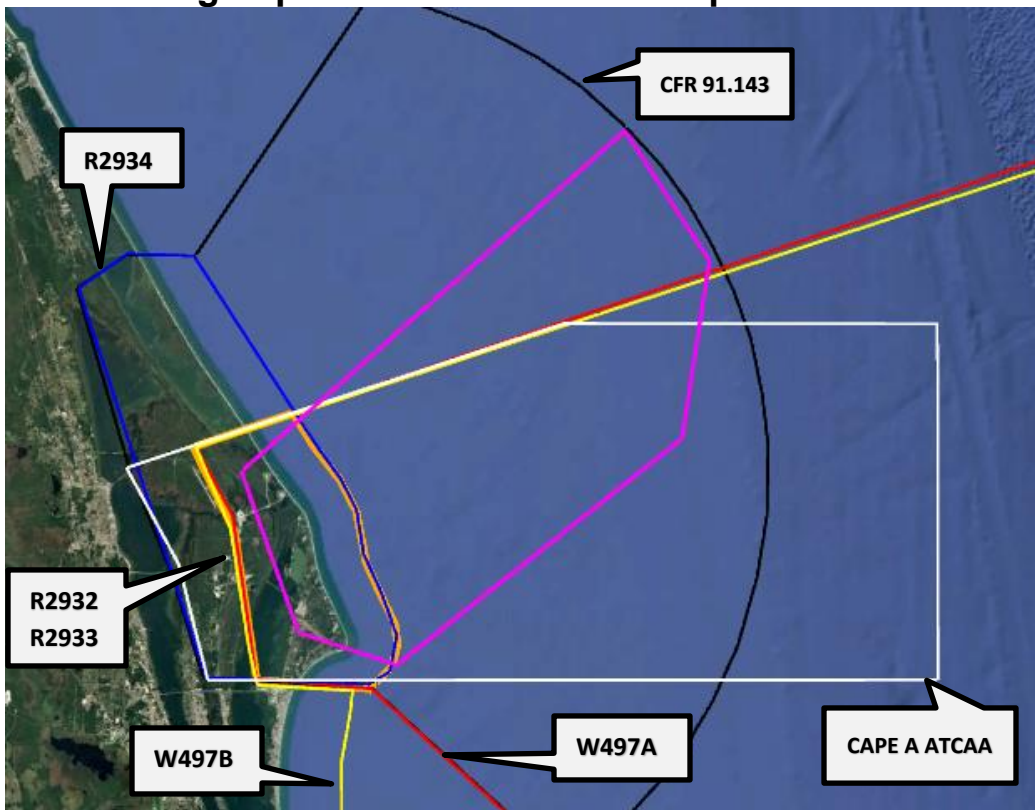

EASTERN RANGE AIRSPACE

Falcon 9 NROL-69

Valid Days & Times:

24 Mar 25, 1742Z – 1824Z
25 Mar 25, 1728Z – 1810Z
26 Mar 25, 1714Z – 1756Z
27 Mar 25, 1700Z – 1742Z
28 Mar 25, 1646Z – 1728Z
29 Mar 25, 1632Z – 1714Z
30 Mar 25, 1618Z – 1700Z

For detailed information on Space Launch Hazardous Airspace location and activation times, check your local NOTAMs or locate under KZMA. Airspace activation normally begins 1 hour prior to launch. Contact Orlando Approach on 132.65 or 281.425 for Eastern Range Special Use activated airspace status.

LAUNCH HAZARD AREA

Latitude (dms)	Longitude (dms)
28° 38' 0.00" N	80° 39' 0.00" W
28° 59' 0.00" N	80° 12' 0.00" W
28° 51' 0.00" N	80° 6' 0.00" W
28° 40' 0.00" N	80° 8' 0.00" W
28° 26' 0.00" N	80° 28' 0.00" W
28° 28' 0.00" N	80° 35' 0.00" W