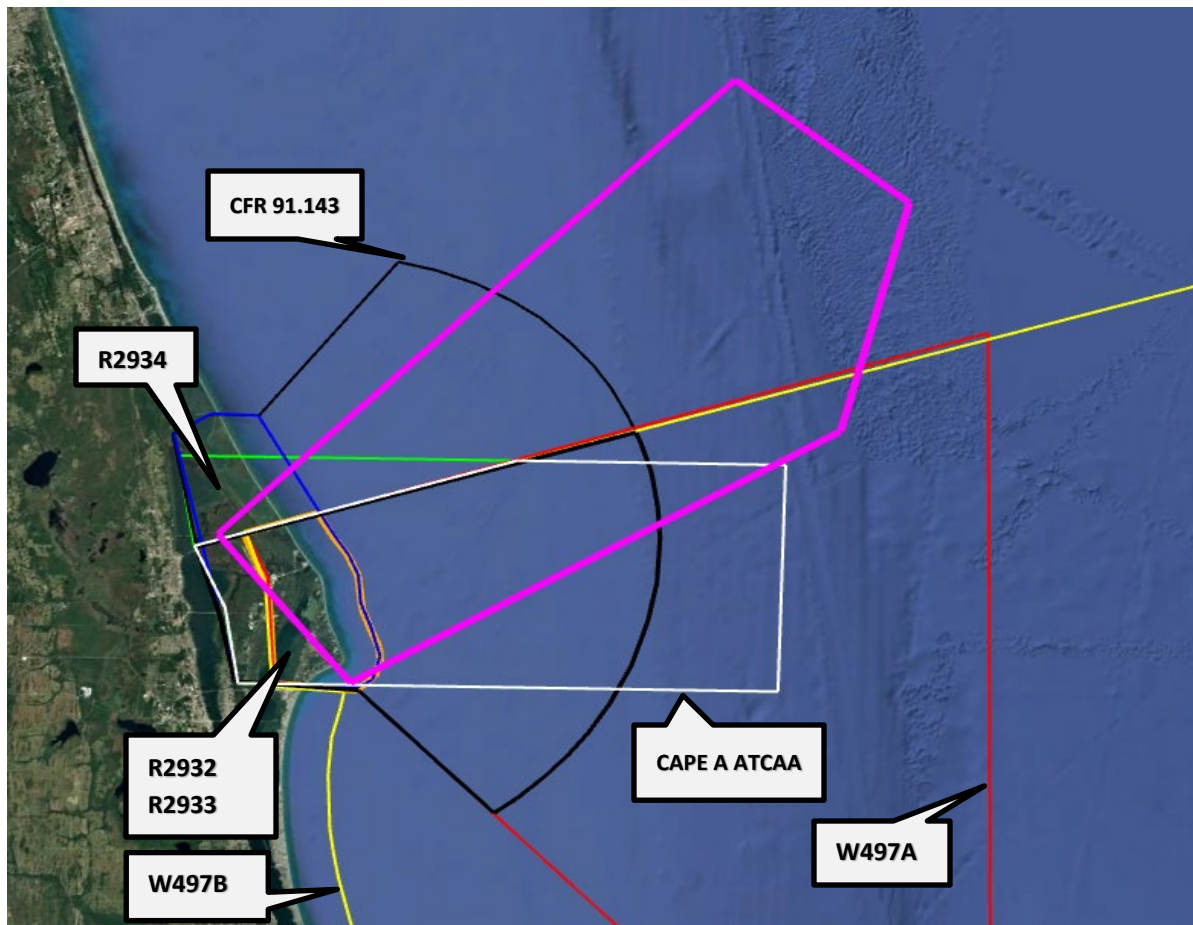

EASTERN RANGE AIRSPACE

FALCON 9 NASA CREW-10

14 Mar 25, 2258Z – 2339Z

For detailed information on Space Launch Hazardous Airspace location and activation times, check your local [NOTAMs or locate under KZMA](#). Airspace activation normally begins 1 hour prior to launch. Contact Orlando Approach on 132.65 or 281.425 for Eastern Range Special Use activated airspace status.

LAUNCH HAZARD AREA

Latitude (dms)	Longitude (dms)
28° 39' 0.00" N	80° 45' 0.00" W
29° 28' 0.00" N	79° 57' 0.00" W
29° 14' 0.00" N	79° 38' 0.00" W
28° 50' 0.00" N	79° 45' 0.00" W
28° 26' 0.00" N	80° 30' 0.00" W