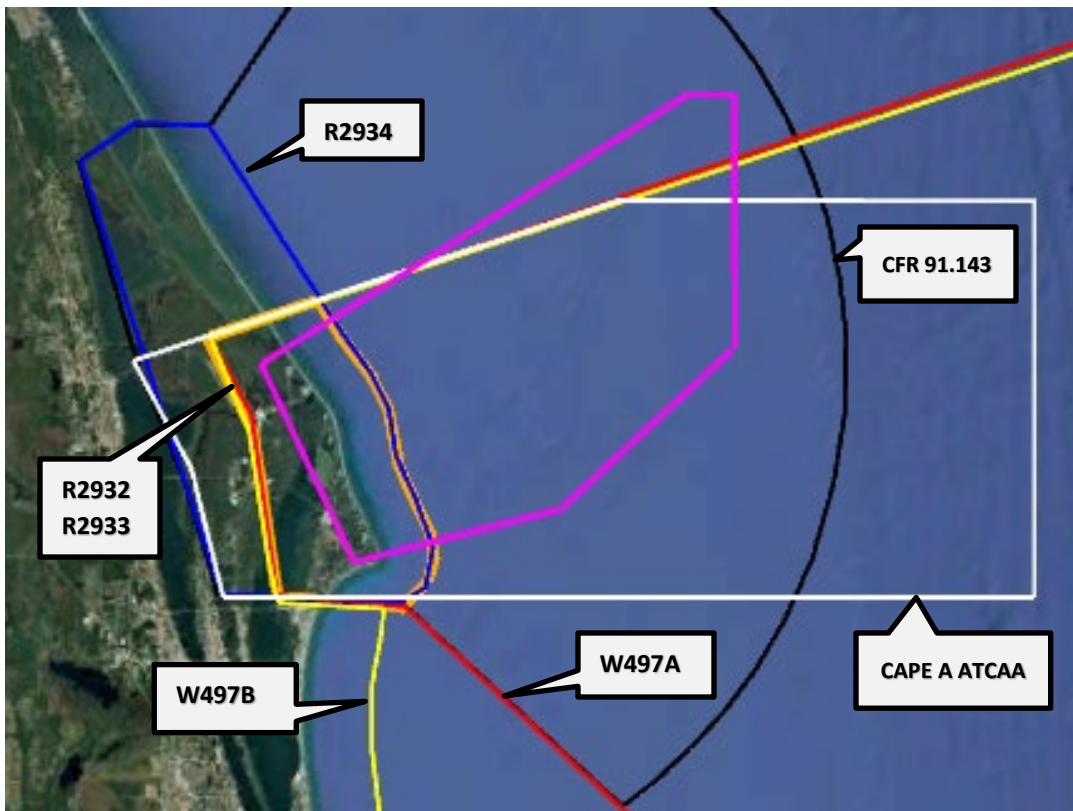

# EASTERN RANGE AIRSPACE

**FALCON 9 Digital Globe 3**  
**4 Feb 25 2307Z – 0038Z**

For detailed information on Space Launch Hazardous Airspace location and activation times, check your local **NOTAMs or locate under KZMA.** Airspace activation normally begins 1 hour prior to launch. Contact Orlando Approach on 132.65 or 281.425 for Eastern Range Special Use activated airspace status.

<b>LAUNCH HAZARD AREA</b>	
Latitude (dms)	Longitude (dms)
28° 38' 0.00" N	80° 39' 0.00" W
28° 53' 0.00" N	80° 12' 0.00" W
28° 53' 0.00" N	80° 09' 0.00" W
28° 39' 0.00" N	80° 09' 0.00" W
28° 30' 0.00" N	80° 20' 0.00" W
28° 27' 0.00" N	80° 33' 0.00" W