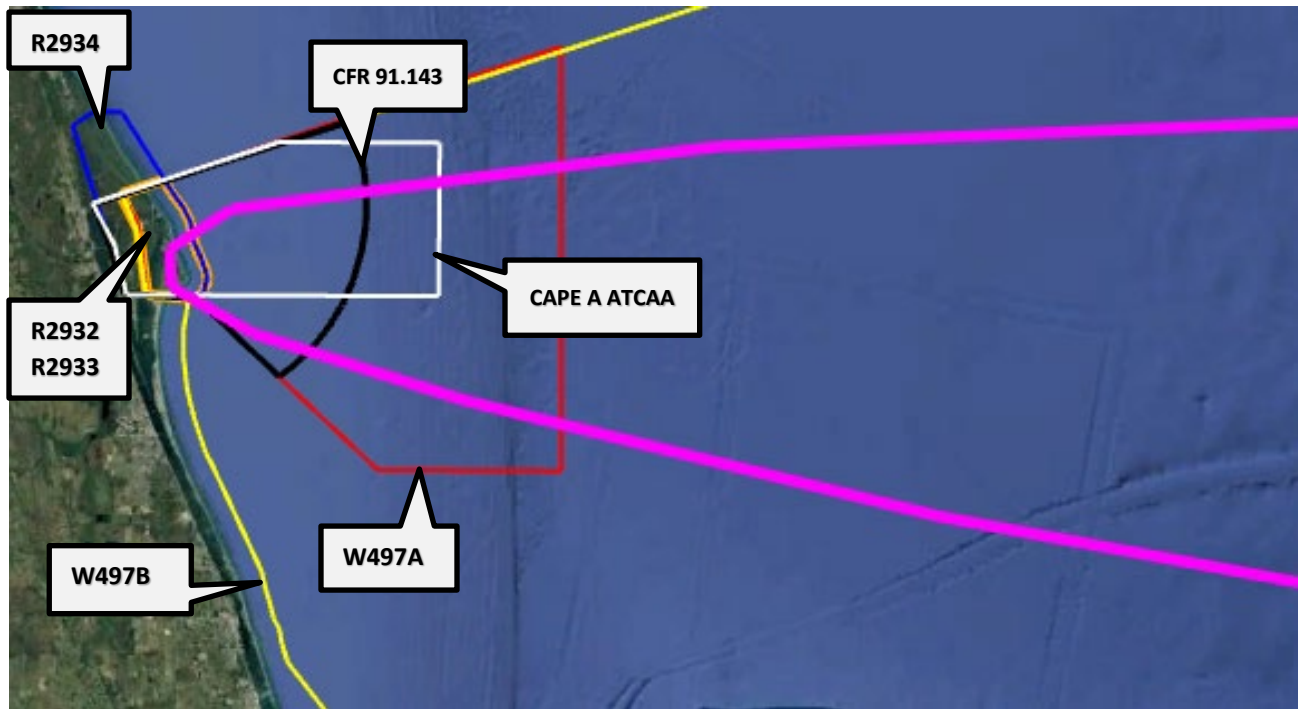

EASTERN RANGE AIRSPACE

New Glenn Blue Ring Pathfinder 16 Jan 2025, 0600Z – 0945Z

For detailed information on Space Launch Hazardous Airspace location and activation times, check your local **NOTAMs or locate under KZMA**. Airspace activation normally begins 1 hour prior to launch. **R2933 to 8,000 feet active 15 Jan 6 pm – 16 Jan 11 am**. Contact Orlando Approach on 132.65 or 281.425 for Eastern Range Special Use activated airspace status.

LAUNCH HAZARD AREA	
Latitude (dms)	Longitude (dms)
28° 27' 0.00" N	80° 34' 0.00" W
28° 32' 0.00" N	80° 34' 0.00" W
28° 37' 0.00" N	80° 23' 0.00" W
28° 46' 0.00" N	79° 4' 0.00" W
28° 49' 0.00" N	77° 27' 0.00" W
28° 40' 0.00" N	75° 51' 0.00" W
27° 25' 0.00" N	75° 51' 0.00" W
27° 53' 0.00" N	78° 28' 0.00" W
28° 11' 0.00" N	79° 45' 0.00" W
28° 20' 0.00" N	80° 21' 0.00" W