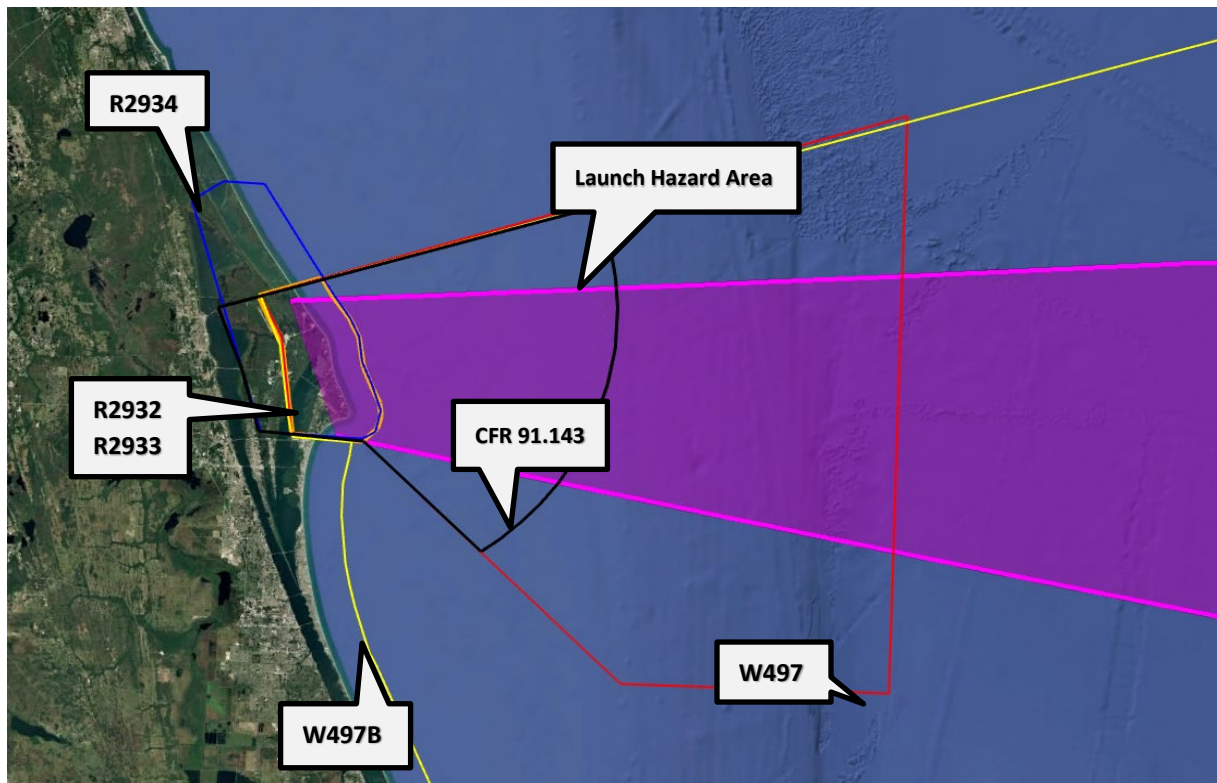

EASTERN RANGE AIRSPACE

Falcon Heavy Viasat 3F3

Valid Days & Times:

27-Apr-26	1414Z	-	1644Z
28-Apr-26	1410Z	-	1640Z
29-Apr-26	1406Z	-	1636Z
30-Apr-26	1402Z	-	1632Z
1-May-26	1358Z	-	1628Z
2-May-26	1354Z	-	1624Z
3-May-26	1350Z	-	1620Z

For detailed information on Space Launch Hazardous Airspace location and activation times, check your local **NOTAMs or locate under KZMA.** Airspace activation normally begins 1 hour prior to launch. Contact Orlando Approach on 132.65 or 281.425 for Eastern Range Special Use activated airspace status.

LAUNCH HAZARD AREA

Latitude (dms)	Longitude (dms)
28° 39' 0.00" N	80° 39' 0.00" W
28° 46' 0.00" N	78° 58' 0.00" W
28° 57' 0.00" N	75° 4' 0.00" W
28° 48' 0.00" N	74° 25' 0.00" W
28° 2' 0.00" N	74° 19' 0.00" W
27° 33' 0.00" N	75° 10' 0.00" W
27° 54' 0.00" N	77° 21' 0.00" W
28° 25' 0.00" N	80° 33' 0.00" W