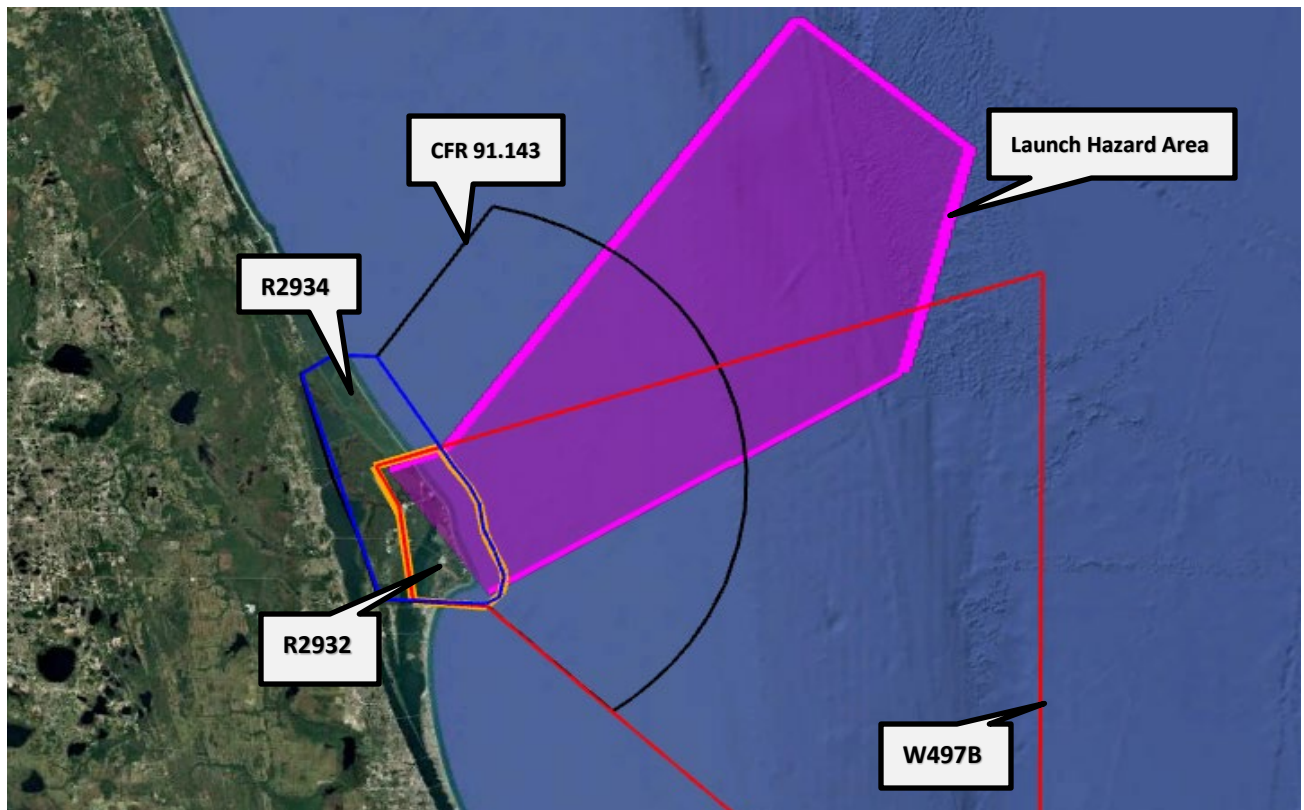

EASTERN RANGE AIRSPACE

Falcon 9 Starlink 10-58

Valid Days & Times:

2-Apr-26	1152Z	-	1634Z
3-Apr-26	1300Z	-	1742Z
4-Apr-26	1412Z	-	1854Z
5-Apr-26	1426Z	-	1908Z
6-Apr-26	1404Z	-	1846Z
7-Apr-26	1342Z	-	1824Z
8-Apr-26	1320Z	-	1802Z

For detailed information on Space Launch Hazardous Airspace location and activation times, check your local **NOTAMs or locate under KZMA.** Airspace activation normally begins 1 hour prior to launch. Contact Orlando Approach on 132.65 or 281.425 for Eastern Range Special Use activated airspace status.

LAUNCH HAZARD AREA

Latitude (dms)	Longitude (dms)
28° 39' 0.00" N	80° 41' 0.00" W
28° 41' 0.00" N	80° 35' 0.00" W
29° 28' 0.00" N	79° 57' 0.00" W
29° 14' 0.00" N	79° 38' 0.00" W
28° 50' 0.00" N	79° 45' 0.00" W
28° 26' 0.00" N	80° 30' 0.00" W