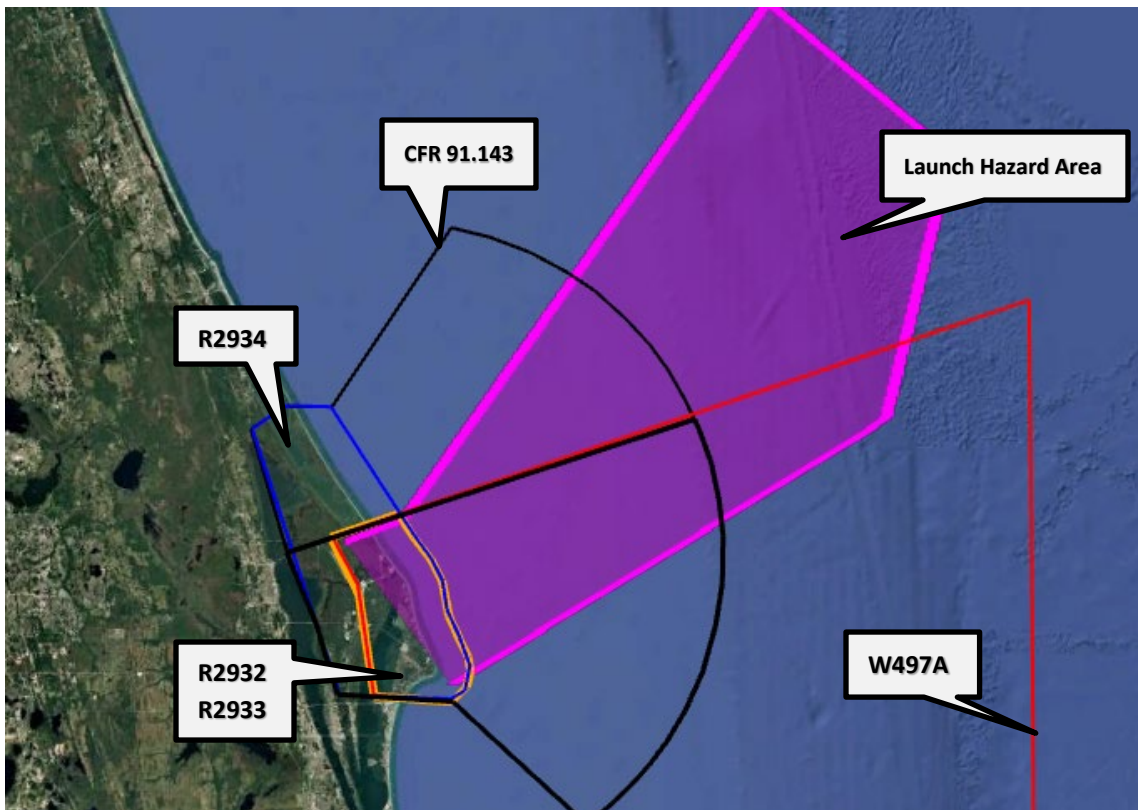

EASTERN RANGE AIRSPACE

Falcon 9 Starlink 10-47

Valid Days & Times:

25-May-26 1141Z - 1623Z
26-May-26 1119Z - 1601Z
27-May-26 1057Z - 1539Z
28-May-26 1035Z - 1517Z
29-May-26 1012Z - 1454Z
30-May-26 0950Z - 1432Z
31-May-26 0928Z - 1410Z

For detailed information on Space Launch Hazardous Airspace location and activation times, check your local **NOTAMs or locate under KZMA.** Airspace activation normally begins 1 hour prior to launch. Contact Orlando Approach on 132.65 or 281.425 for Eastern Range Special Use activated airspace status.

LAUNCH HAZARD AREA	
Latitude (dms)	Longitude (dms)
28° 39' 0.00" N	80° 41' 0.00" W
28° 41' 0.00" N	80° 35' 0.00" W
29° 28' 0.00" N	79° 57' 0.00" W
29° 14' 0.00" N	79° 38' 0.00" W
28° 50' 0.00" N	79° 45' 0.00" W
28° 26' 0.00" N	80° 30' 0.00" W