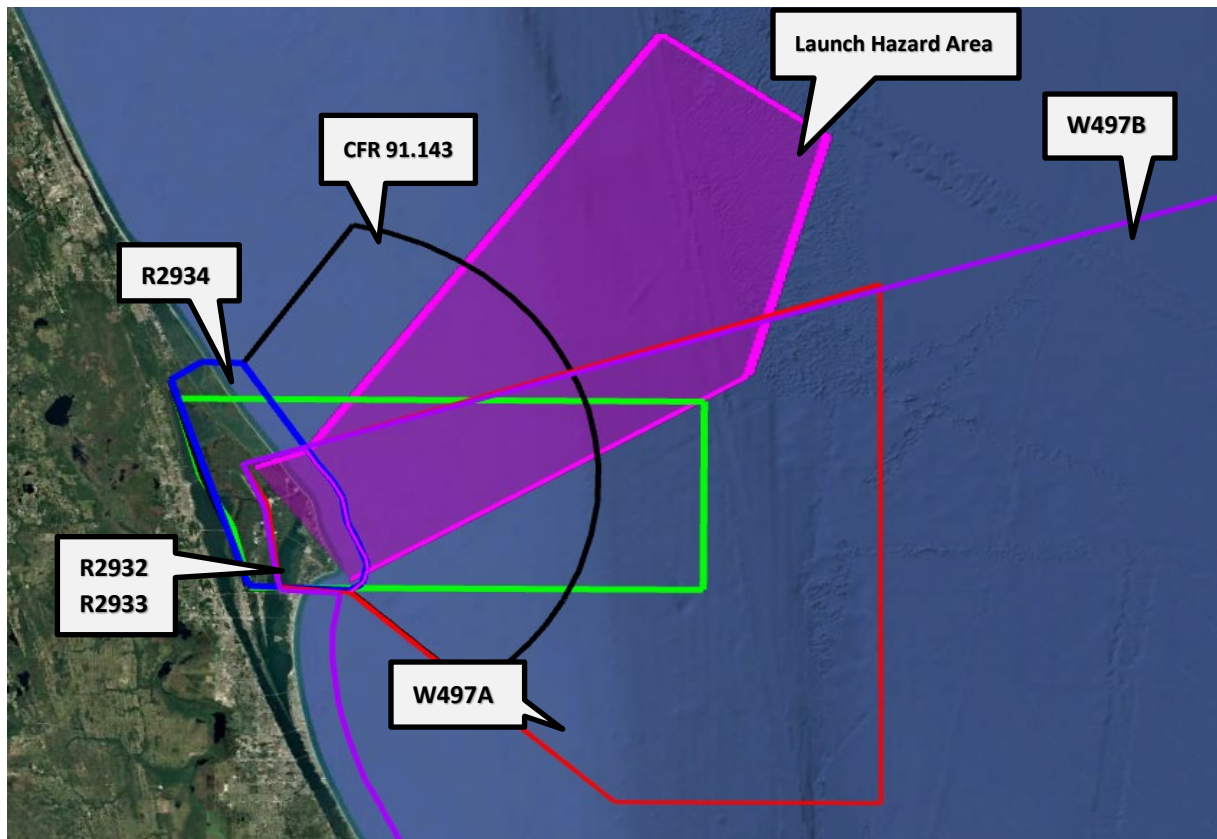

# EASTERN RANGE AIRSPACE

## Falcon 9 Starlink 10-38

### Valid Days & Times:

1-May-26	1733Z	-	2215Z
2-May-26	1710Z	-	2152Z
3-May-26	1648Z	-	2130Z
4-May-26	1626Z	-	2108Z
5-May-26	1604Z	-	2046Z
6-May-26	1542Z	-	2024Z
7-May-26	1520Z	-	2002Z

For detailed information on Space Launch Hazardous Airspace location and activation times, check your local **NOTAMs or locate under KZMA.** Airspace activation normally begins 1 hour prior to launch. Contact Orlando Approach on 132.65 or 281.425 for Eastern Range Special Use activated airspace status.

<b>LAUNCH HAZARD AREA</b>	
Latitude (dms)	Longitude (dms)
28° 39' 0.00" N	80° 41' 0.00" W
28° 41' 0.00" N	80° 35' 0.00" W
29° 30' 0.00" N	79° 55' 0.00" W
29° 18' 0.00" N	79° 36' 0.00" W
28° 50' 0.00" N	79° 45' 0.00" W
28° 26' 0.00" N	80° 30' 0.00" W