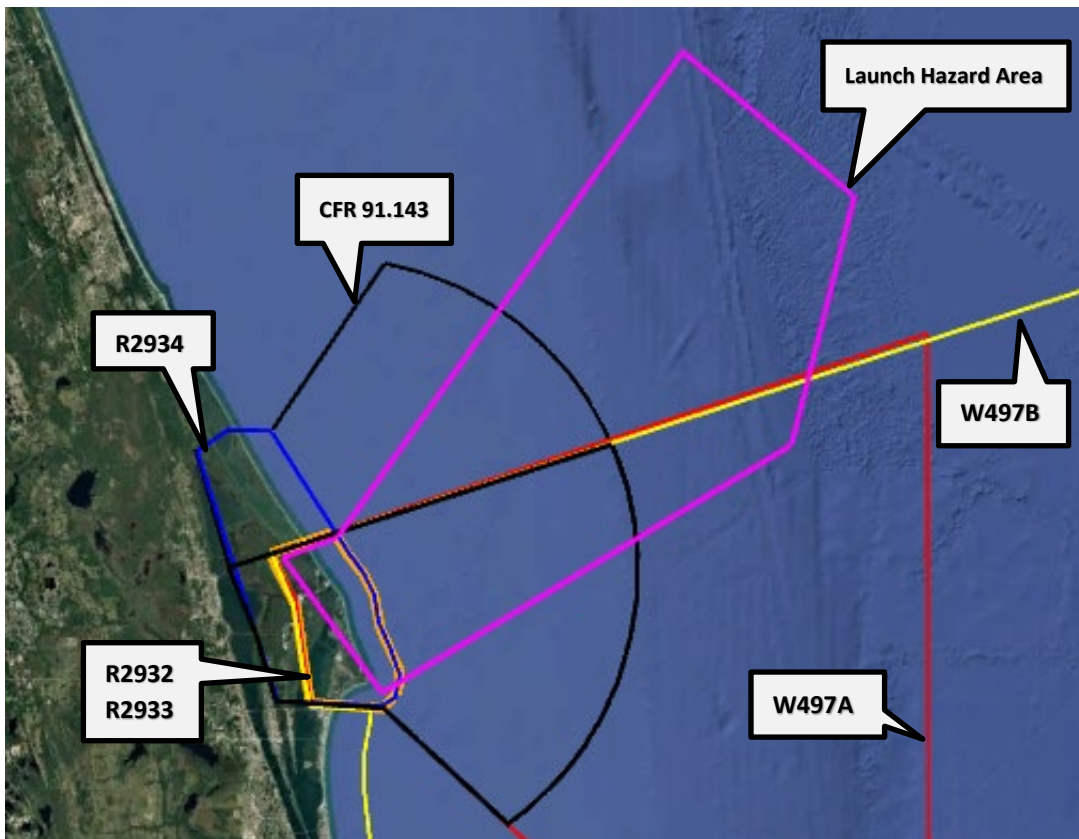

EASTERN RANGE AIRSPACE

Falcon 9 Starlink 10-24

Valid Days & Times:

14-Apr-26 0613Z - 1055Z
15-Apr-26 0551Z - 1033Z
16-Apr-26 0529Z - 1011Z
17-Apr-26 0506Z - 0948Z
18-Apr-26 0444Z - 0926Z
19-Apr-26 0422Z - 0904Z
20-Apr-26 0400Z - 0842Z

For detailed information on Space Launch Hazardous Airspace location and activation times, check your local **NOTAMs or locate under KZMA.** Airspace activation normally begins 1 hour prior to launch. Contact Orlando Approach on 132.65 or 281.425 for Eastern Range Special Use activated airspace status.

LAUNCH HAZARD AREA	
Latitude (dms)	Longitude (dms)
28° 39' 0.00" N	80° 41' 0.00" W
28° 41' 0.00" N	80° 35' 0.00" W
29° 28' 0.00" N	79° 57' 0.00" W
29° 14' 0.00" N	79° 38' 0.00" W
28° 50' 0.00" N	79° 45' 0.00" W
28° 26' 0.00" N	80° 30' 0.00" W