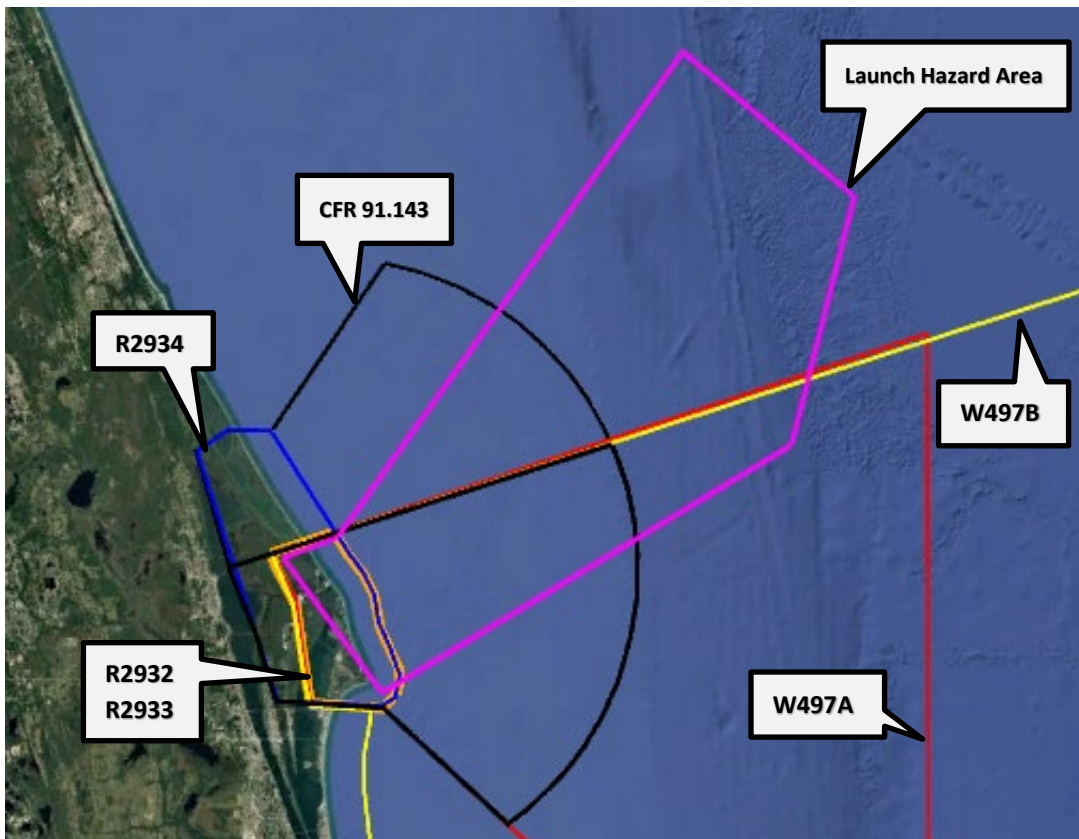

EASTERN RANGE AIRSPACE

Falcon 9 GPS III-8

Valid Days & Times:

20-Apr-26 0648Z - 0805Z
21-Apr-26 0643Z - 0801Z
22-Apr-26 0639Z - 0757Z
23-Apr-26 0635Z - 0753Z
24-Apr-26 0631Z - 0749Z
25-Apr-26 0627Z - 0745Z
26-Apr-26 0623Z - 0741Z

For detailed information on Space Launch Hazardous Airspace location and activation times, check your local **NOTAMs or locate under KZMA.** Airspace activation normally begins 1 hour prior to launch. Contact Orlando Approach on 132.65 or 281.425 for Eastern Range Special Use activated airspace status.

LAUNCH HAZARD AREA	
Latitude (dms)	Longitude (dms)
28° 39' 0.00" N	80° 41' 0.00" W
28° 41' 0.00" N	80° 35' 0.00" W
29° 28' 0.00" N	79° 57' 0.00" W
29° 14' 0.00" N	79° 38' 0.00" W
28° 50' 0.00" N	79° 45' 0.00" W
28° 26' 0.00" N	80° 30' 0.00" W