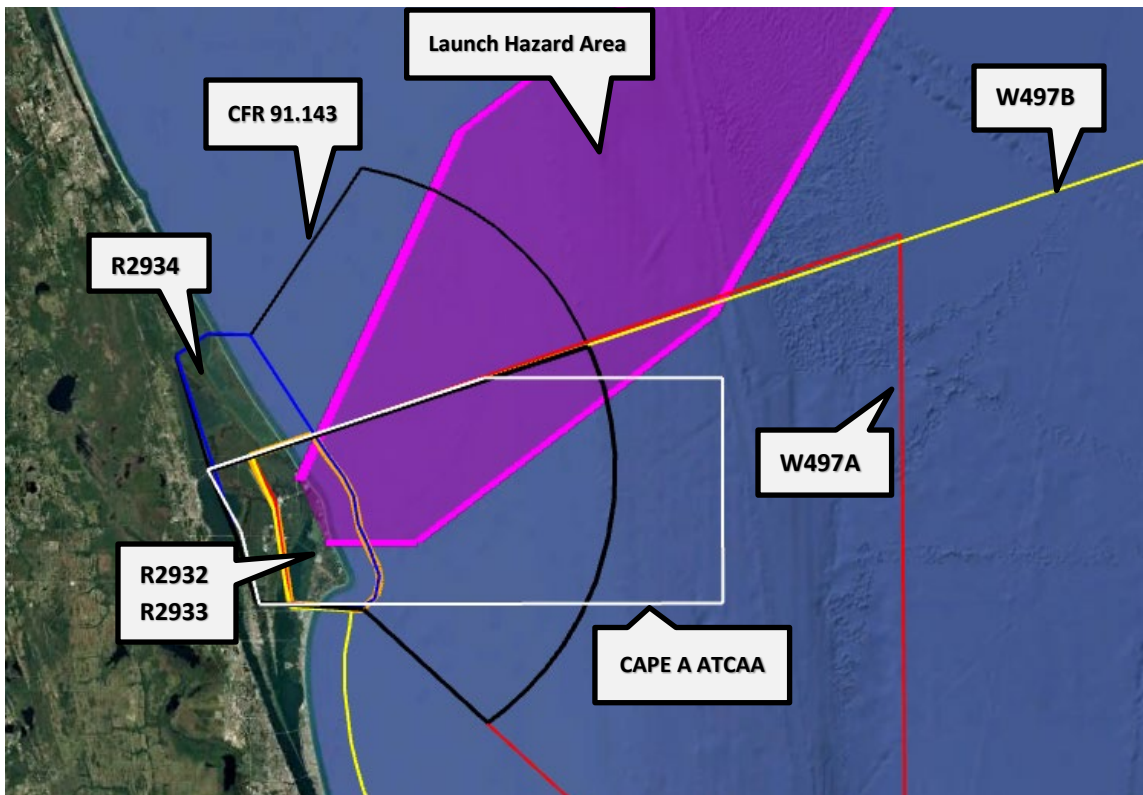

EASTERN RANGE AIRSPACE

Atlas V KA-07

Valid Days & Times:

29-May-26 2333Z - 0054Z
30-May-26 2312Z - 0033Z
31-May-26 2250Z - 0011Z
1-Jun-26 2229Z - 2350Z
2-Jun-26 2208Z - 2329Z
3-Jun-26 2147Z - 2308Z
4-Jun-26 2126Z - 2247Z

For detailed information on Space Launch Hazardous Airspace location and activation times, check your local **NOTAMs or locate under KZMA.** Airspace activation normally begins 1 hour prior to launch. Contact Orlando Approach on 132.65 or 281.425 for Eastern Range Special Use activated airspace status.

LAUNCH HAZARD AREA

Latitude (dms)	Longitude (dms)
28° 37' 0.00" N	80° 37' 0.00" W
29° 11' 0.00" N	80° 19' 0.00" W
29° 49' 0.00" N	79° 22' 0.00" W
29° 44' 0.00" N	79° 17' 0.00" W
28° 53' 0.00" N	79° 51' 0.00" W
28° 31' 0.00" N	80° 24' 0.00" W
28° 31' 0.00" N	80° 34' 0.00" W