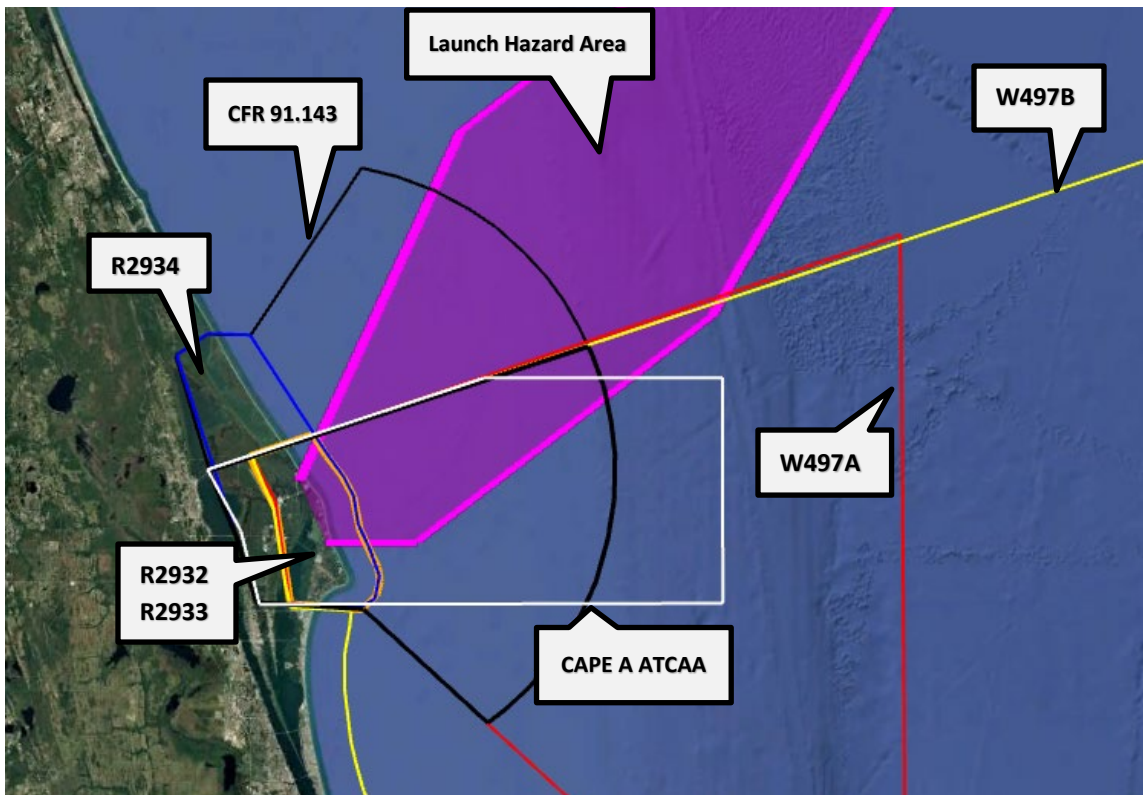

# EASTERN RANGE AIRSPACE

## Atlas V KA-06

### Valid Days & Times:

28-Apr-26 0052Z - 0212Z  
29-Apr-26 0031Z - 0151Z  
30-Apr-26 0009Z - 0130Z  
30-Apr-26 2348Z - 0108Z  
1-May-26 2327Z - 0047Z  
2-May-26 2305Z - 0026Z  
3-May-26 2244Z - 0004Z

For detailed information on Space Launch Hazardous Airspace location and activation times, check your local **NOTAMs or locate under KZMA.** Airspace activation normally begins 1 hour prior to launch. Contact Orlando Approach on 132.65 or 281.425 for Eastern Range Special Use activated airspace status.

### LAUNCH HAZARD AREA

Latitude (dms)	Longitude (dms)
28° 37' 0.00" N	80° 37' 0.00" W
29° 11' 0.00" N	80° 19' 0.00" W
29° 49' 0.00" N	79° 22' 0.00" W
29° 44' 0.00" N	79° 17' 0.00" W
28° 53' 0.00" N	79° 51' 0.00" W
28° 31' 0.00" N	80° 24' 0.00" W
28° 31' 0.00" N	80° 34' 0.00" W