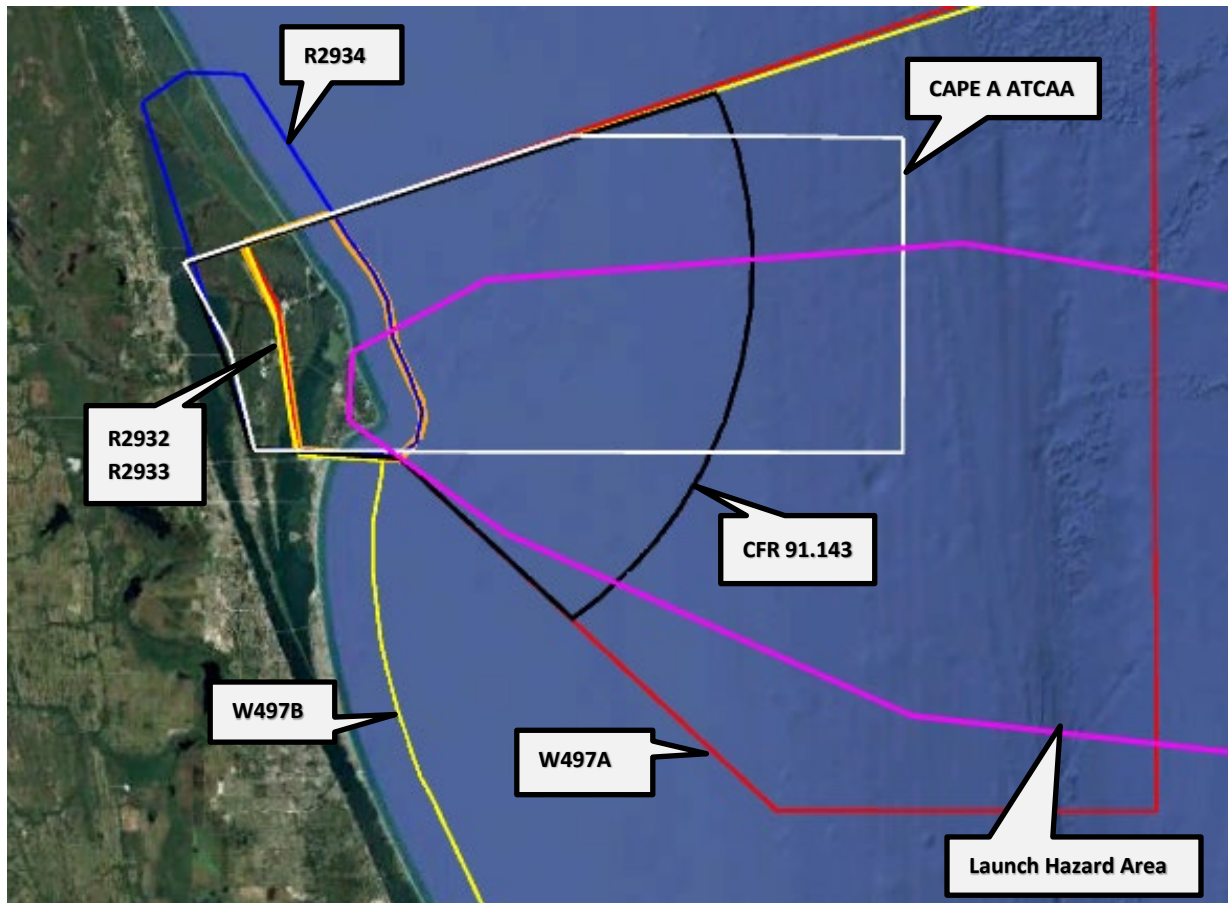

EASTERN RANGE AIRSPACE

NEW GLENN AST BLUEBIRD 7

Valid Days & Times

19-Apr-26 1045Z - 1343Z
 20-Apr-26 1045Z - 1343Z
 21-Apr-26 1045Z - 1343Z
 22-Apr-26 1045Z - 1343Z
 23-Apr-26 1045Z - 1343Z
 24-Apr-26 1045Z - 1343Z
 25-Apr-26 1045Z - 1343Z

For detailed information on Space Launch Hazardous Airspace location and activation times, check your local [NOTAMs or locate under KZMA](#). Airspace activation normally begins 1 hour prior to launch. Contact Orlando Approach on 132.65 or 281.425 for Eastern Range Special Use activated airspace status.

UPRANGE LAUNCH HAZARD AREA	
Latitude (dms)	Longitude (dms)
28° 27' 0.00" N	80° 34' 0.00" W
28° 32' 0.00" N	80° 34' 0.00" W
28° 37' 0.00" N	80° 23' 0.00" W
28° 40' 0.00" N	79° 45' 0.00" W
27° 37' 0.00" N	75° 16' 0.00" W
26° 13' 0.00" N	75° 45' 0.00" W
27° 29' 0.00" N	78° 35' 0.00" W
28° 1' 0.00" N	79° 52' 0.00" W
28° 21' 0.00" N	80° 27' 0.00" W