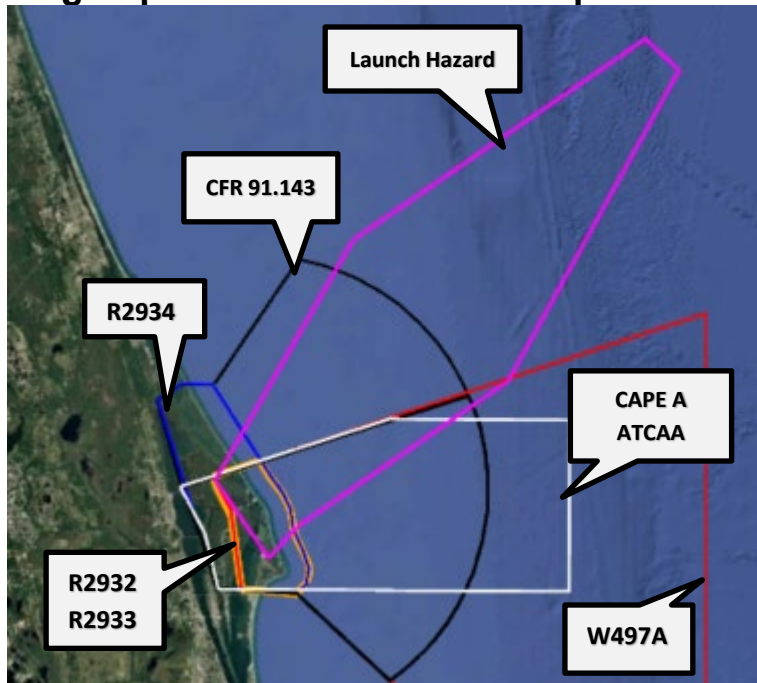

EASTERN RANGE AIRSPACE

ATLAS V KA-08

Valid Days & Times:

2-Jul-26 0424Z – 0544Z
7-Jul-26 0237Z – 0358Z
8-Jul-26 0216Z – 0336Z
9-Jul-26 0155Z – 0315Z
10-Jul-26 0133Z – 0254Z
11-Jul-26 0112Z – 0233Z
12-Jul-26 0051Z – 0211Z

For detailed information on Space Launch Hazardous Airspace location and activation times, check your local [NOTAMs or locate under KZMA](#). Airspace activation normally begins 1 hour prior to launch. Contact Orlando Approach on 132.65 or 281.425 for Eastern Range Special Use activated airspace status.

LAUNCH HAZARD AREA

Latitude (dms)	Longitude (dms)
28° 39' 0.00" N	80° 42' 0.00" W
29° 10' 0.00" N	80° 22' 0.00" W
29° 36' 0.00" N	79° 39' 0.00" W
29° 32' 0.00" N	79° 34' 0.00" W
28° 52' 0.00" N	79° 59' 0.00" W
28° 33' 0.00" N	80° 30' 0.00" W
28° 29' 0.00" N	80° 34' 0.00" W