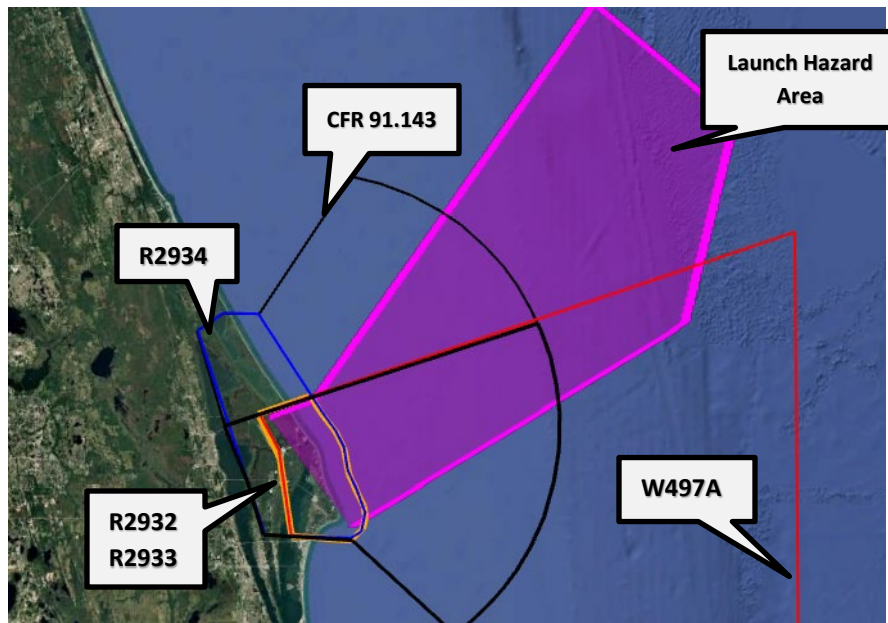

EASTERN RANGE AIRSPACE

Falcon 9 Starlink 10-43

Valid Days & Times:

3-Jun-26 0802Z - 1244Z
4-Jun-26 0800Z - 1242Z
5-Jun-26 0718Z - 1200Z
6-Jun-26 0655Z - 1137Z
7-Jun-26 0633Z - 1115Z
8-Jun-26 0611Z - 1053Z
9-Jun-26 0548Z - 1030Z

For detailed information on Space Launch Hazardous Airspace location and activation times, check your local [NOTAMs or locate under KZMA](#). Airspace activation normally begins 1 hour prior to launch. Contact Orlando Approach on 132.65 or 281.425 for Eastern Range Special Use activated airspace status.

LAUNCH HAZARD AREA	
Latitude (dms)	Longitude (dms)
28° 39' 0.00" N	80° 41' 0.00" W
28° 41' 0.00" N	80° 35' 0.00" W
29° 28' 0.00" N	79° 57' 0.00" W
29° 14' 0.00" N	79° 38' 0.00" W
28° 50' 0.00" N	79° 45' 0.00" W
28° 26' 0.00" N	80° 30' 0.00" W