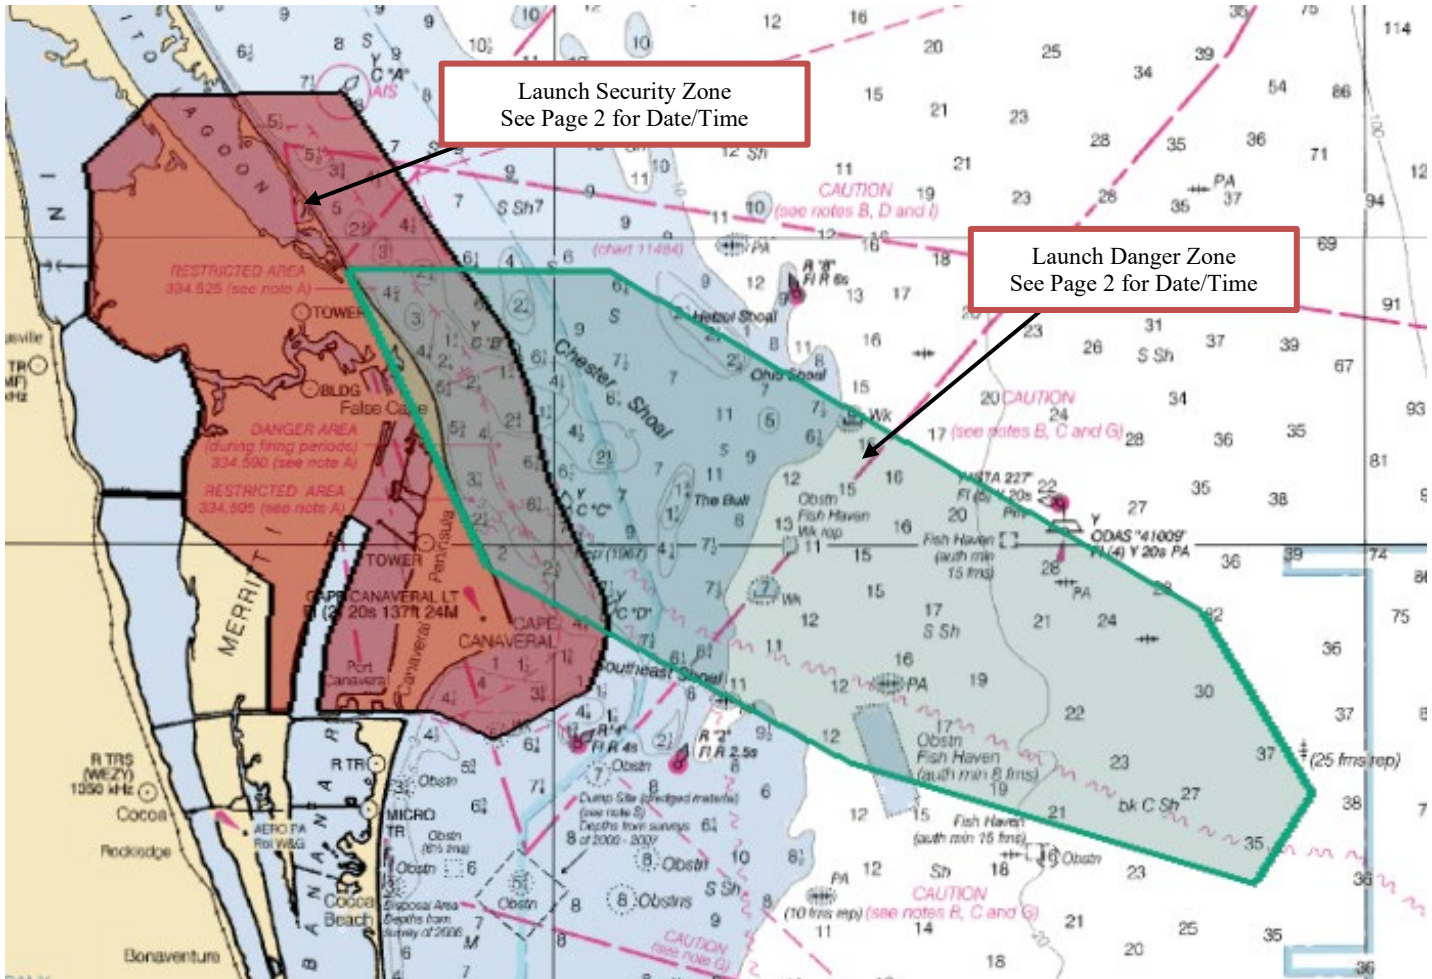

UNITED STATES COAST GUARD SECTOR JACKSONVILLE SPACE LAUNCH DELTA 45

Space Operations Rocket Launch Advisory FALCON 9 STARLINK 6-84

USCG Command Center Jacksonville: (904) 714-7557
 USSF Launch Information Recorded Line: 1-800-470-7232

Mariners are advised to remain clear of all zones during the time of activation

Detailed Launch Information can be obtained using Coast Guard channel 16 or FM81A and Notice to Mariners @ <https://www.navcen.uscg.gov/?pageName=lnmDistrict®ion=7>

WARNING

Launch Danger Zone

Extremely hazardous conditions will be present within the Launch Danger Zone. Mariners are strongly advised to avoid these areas while active.

Launch Security Zone

The U.S. Coast Guard will enforce the Security Zone as specified in 33 CFR 165.701 beginning 2 hours prior to the scheduled launch window in this notice until suspended by the Captain of the Port, Jacksonville, FL via broadcast on VHF-FM channel 16 and cancellation of this Broadcast Notice to Mariners message.

For up to date Launch Information:

1. Scan the QR Code or copy link
2. Go to Upcoming Launches near the bottom of the page
3. Open Launch Hazard Area

<https://www.patrick.spaceforce.mil/>

UNITED STATES COAST GUARD SECTOR JACKSONVILLE
SPACE LAUNCH DELTA 45