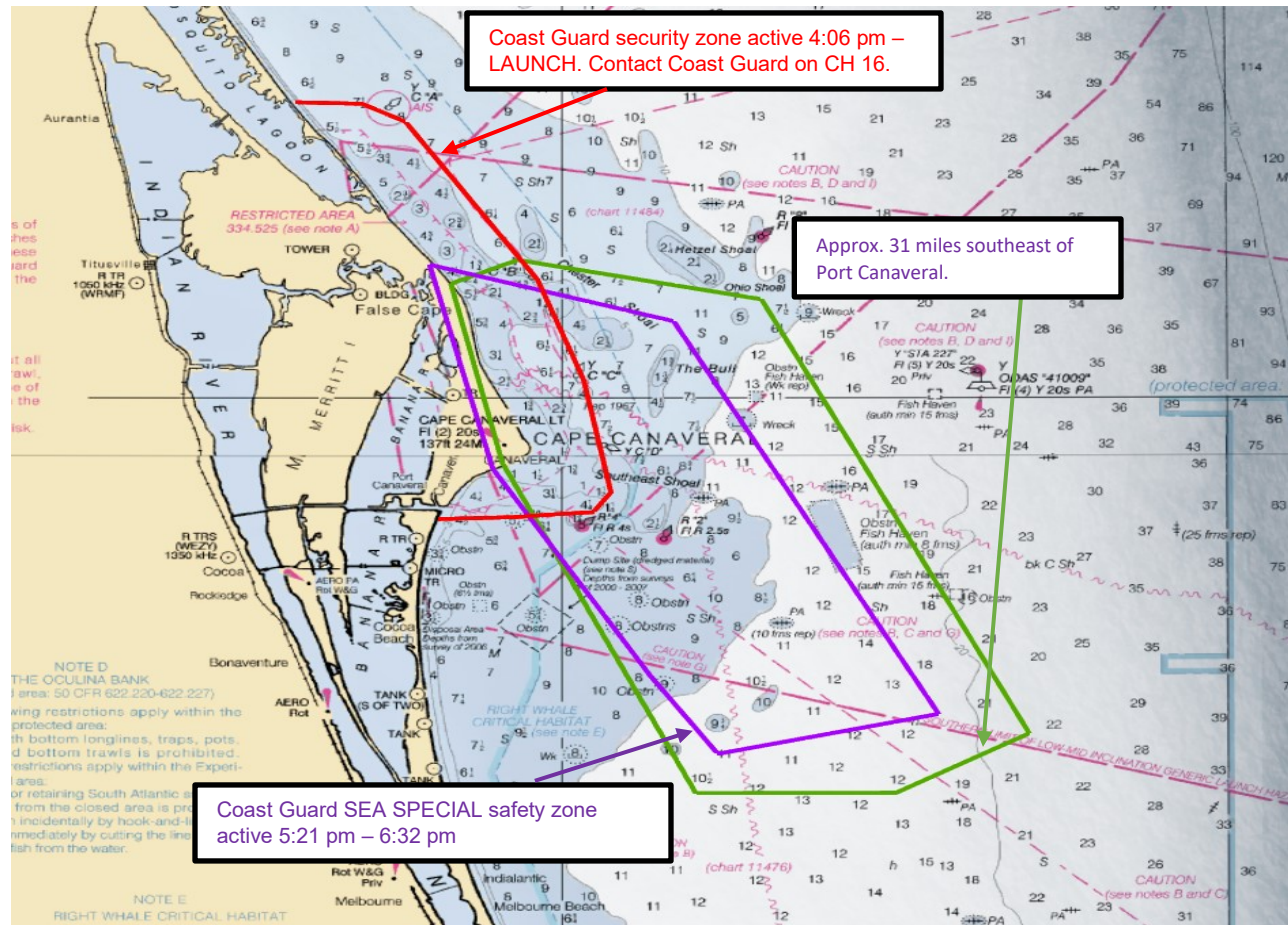

Space Launch Delta 45 Hazard Area

SPACEX COSMO-SKYMED

31 Jan 2022

RESCHEDULED

LAUNCH HAZARD AREA COORDINATES

(PURPLE BOX ON MAP)

28° 35' 47.77" N	80° 35' 0.60" W
28° 37' 0.00" N	80° 32' 0.00" W
28° 35' 0.00" N	80° 21' 0.00" W
28° 13' 0.00" N	80° 9' 0.00" W
28° 10' 0.00" N	80° 15' 0.00" W
28° 10' 0.00" N	80° 24' 0.00" W
28° 26' 43.39" N	80° 32' 41.00" W

Please remain clear of the
Launch Hazard Area from:

4 PM – 6:45 PM

If launch is delayed the next attempt will be **01 Feb 22.**

Backup Launch Hazard Area Times:

THE SAME

Launch Information Recorded Line:

1-800-470-7232